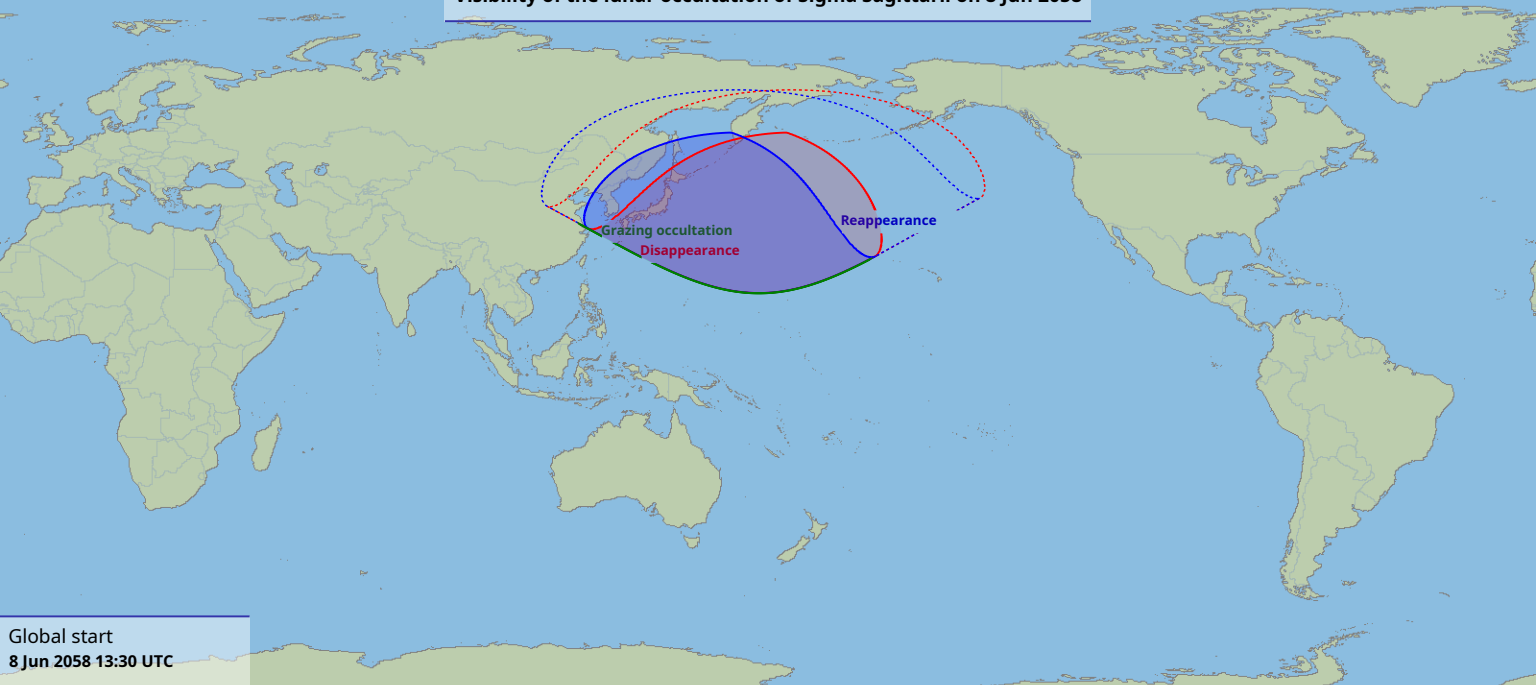

Visibility of the lunar occultation of Sigma Sagittarii on 8 Jun 2058

Global start
8 Jun 2058 13:30 UTC

Global end
8 Jun 2058 16:15 UTC