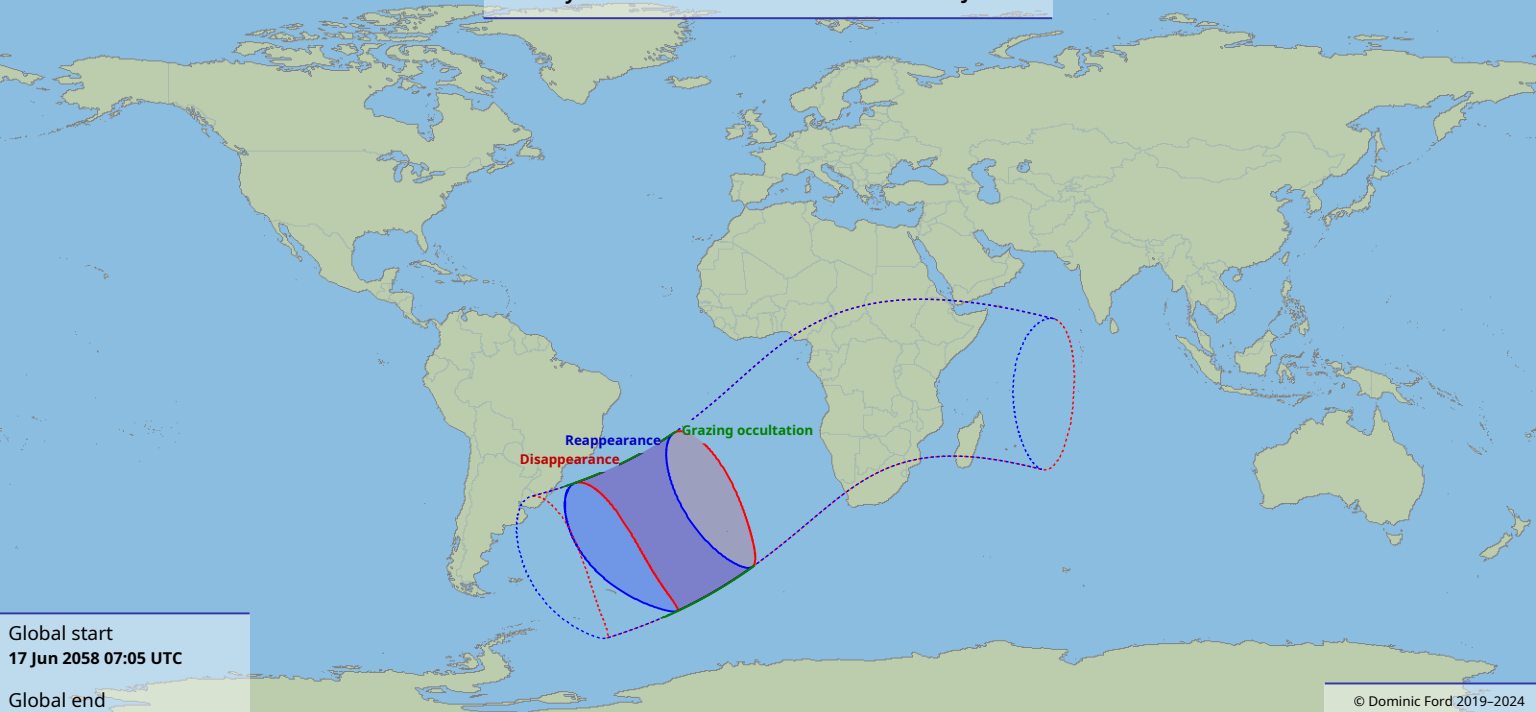

Visibility of the lunar occultation of Saturn on 17 Jun 2058

Global start
17 Jun 2058 07:05 UTC

Global end
17 Jun 2058 11:16 UTC