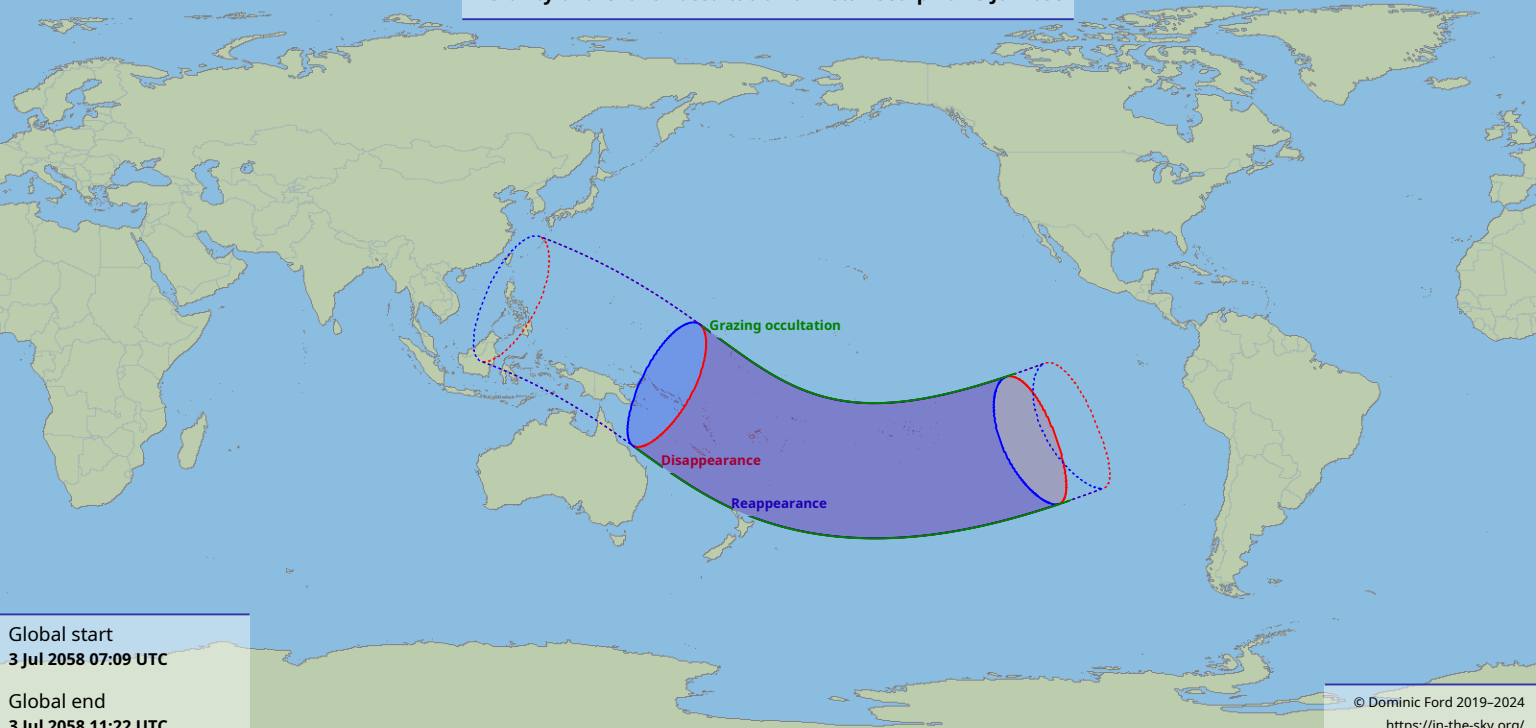

Visibility of the lunar occultation of Beta1 Scorpii on 3 Jul 2058

Global start
3 Jul 2058 07:09 UTC

Global end
3 Jul 2058 11:22 UTC