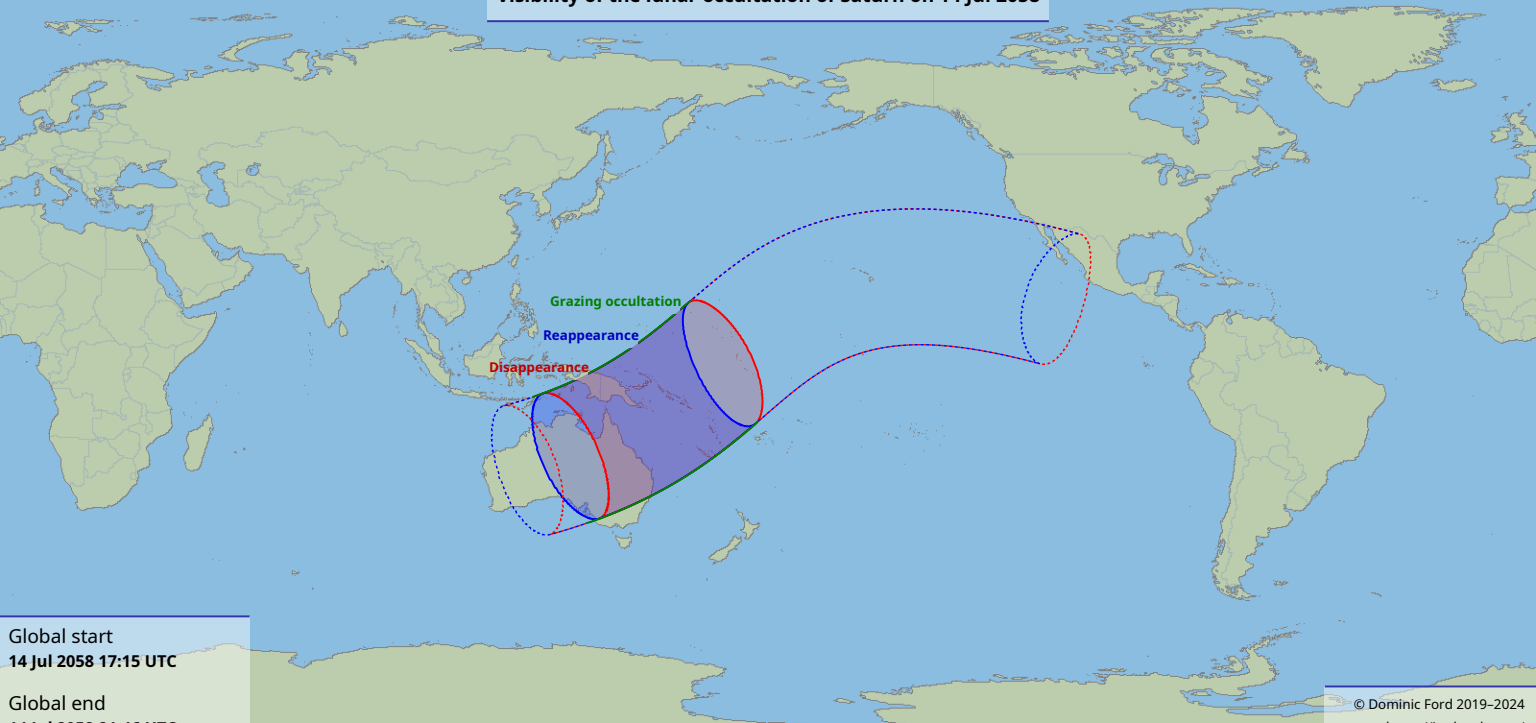

Visibility of the lunar occultation of Saturn on 14 Jul 2058

Global start
14 Jul 2058 17:15 UTC

Global end
14 Jul 2058 21:46 UTC