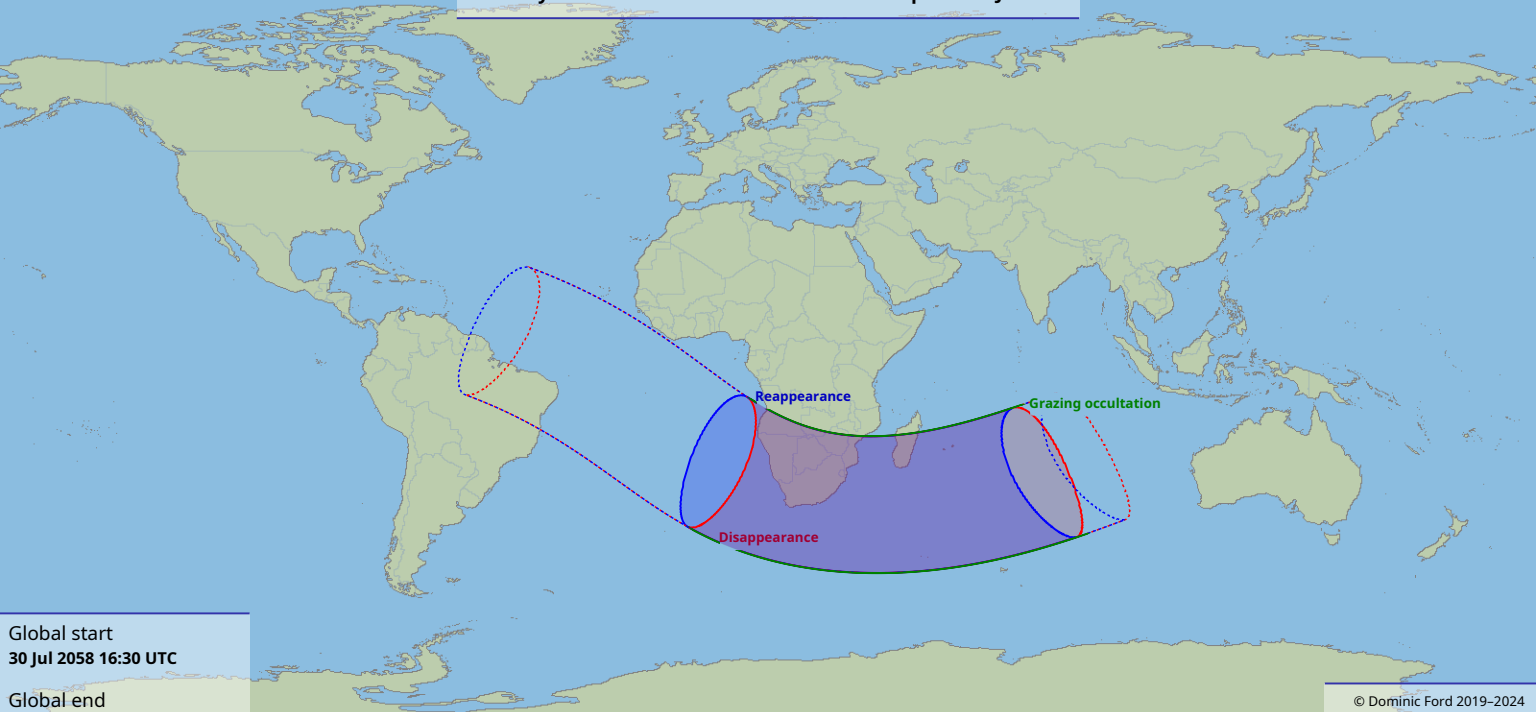

Visibility of the lunar occultation of Beta1 Scorpii on 30 Jul 2058

Global start
30 Jul 2058 16:30 UTC

Global end
30 Jul 2058 20:45 UTC