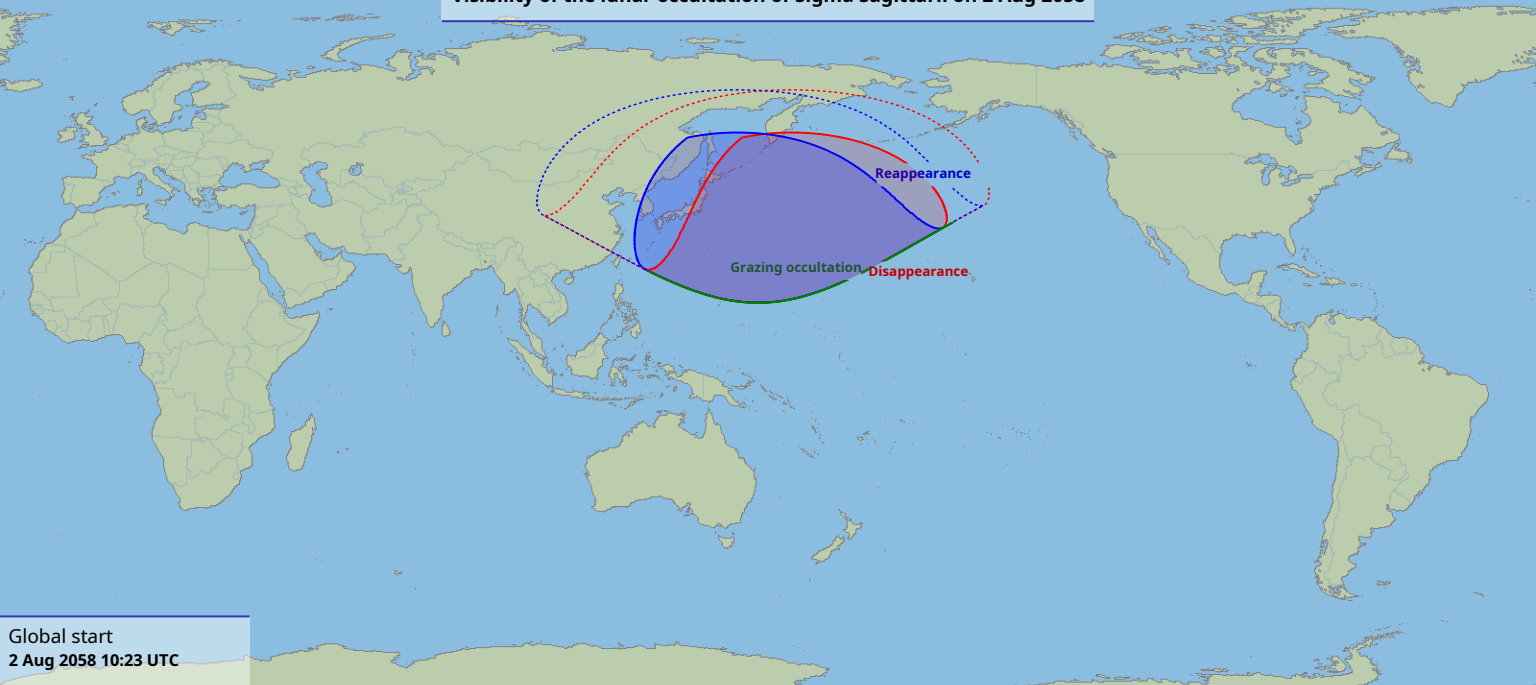

Visibility of the lunar occultation of Sigma Sagittarii on 2 Aug 2058

Global start
2 Aug 2058 10:23 UTC

Global end
2 Aug 2058 13:14 UTC