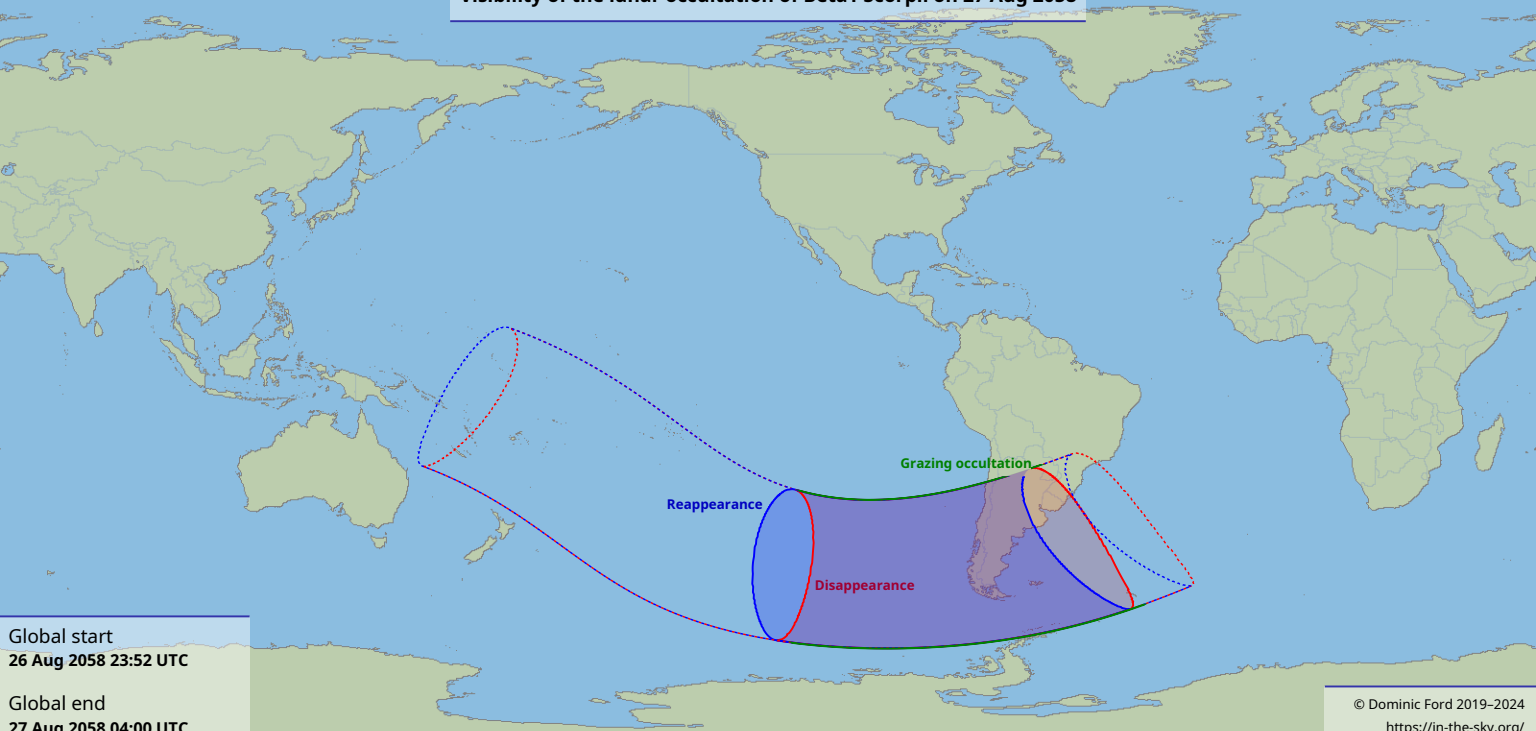

Visibility of the lunar occultation of Beta1 Scorpii on 27 Aug 2058

Global start
26 Aug 2058 23:52 UTC

Global end
27 Aug 2058 04:00 UTC