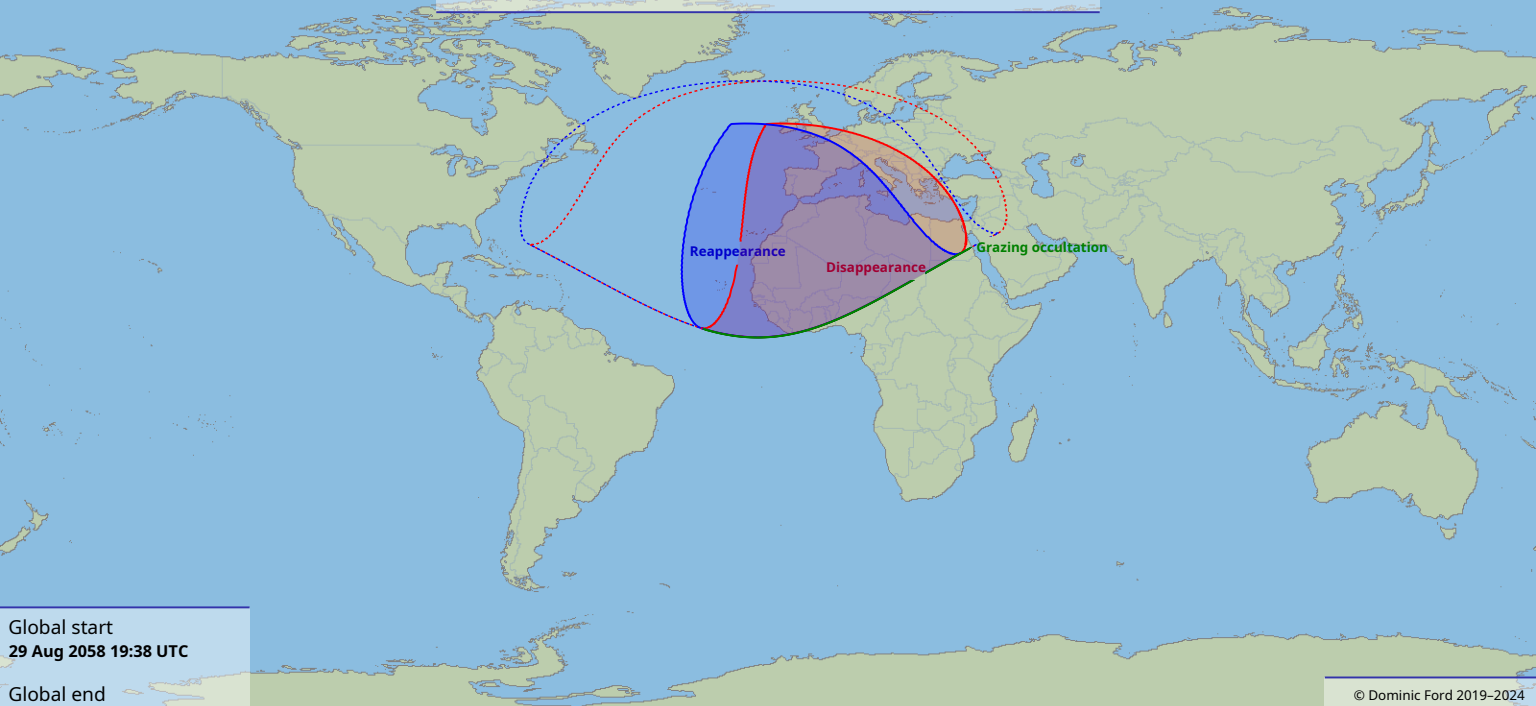

Visibility of the lunar occultation of Sigma Sagittarii on 29 Aug 2058

Global start
29 Aug 2058 19:38 UTC

Global end
29 Aug 2058 22:57 UTC