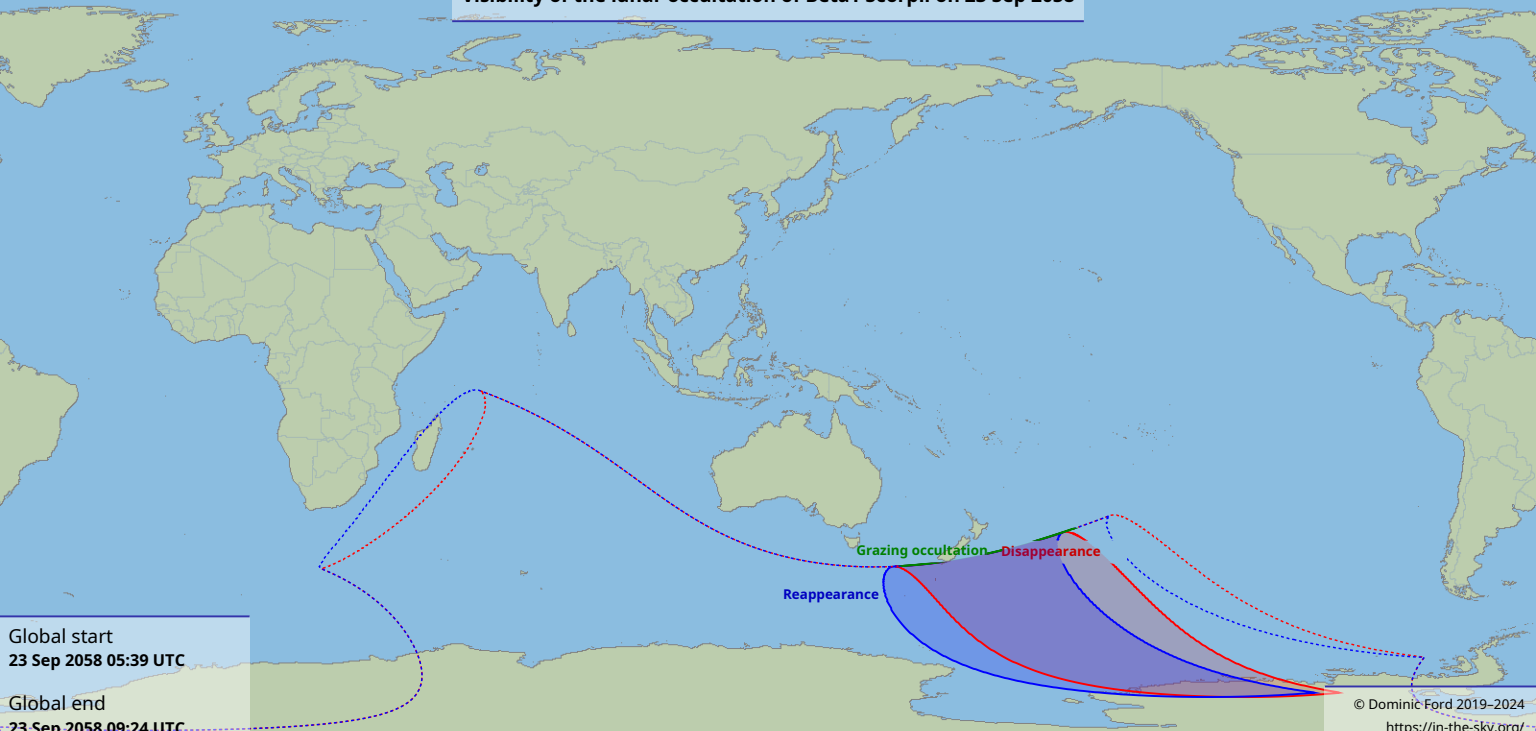

Visibility of the lunar occultation of Beta1 Scorpii on 23 Sep 2058

Global start
23 Sep 2058 05:39 UTC

Global end
23 Sep 2058 09:24 UTC

Reappearance

Grazing occultation — Disappearance