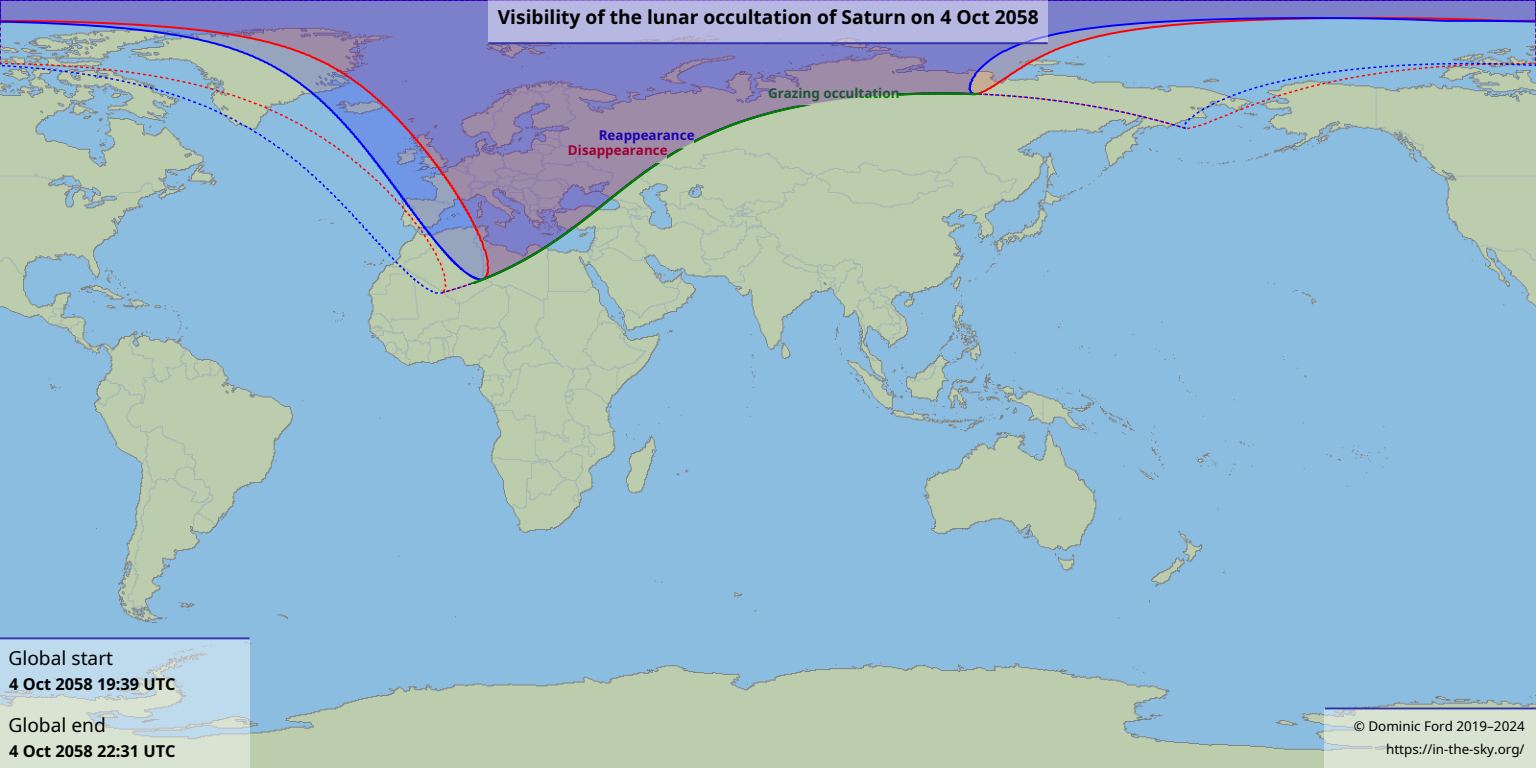

# Visibility of the lunar occultation of Saturn on 4 Oct 2058

Reappearance  
Disappearance

Grazing occultation

Global start  
4 Oct 2058 19:39 UTC

Global end  
4 Oct 2058 22:31 UTC