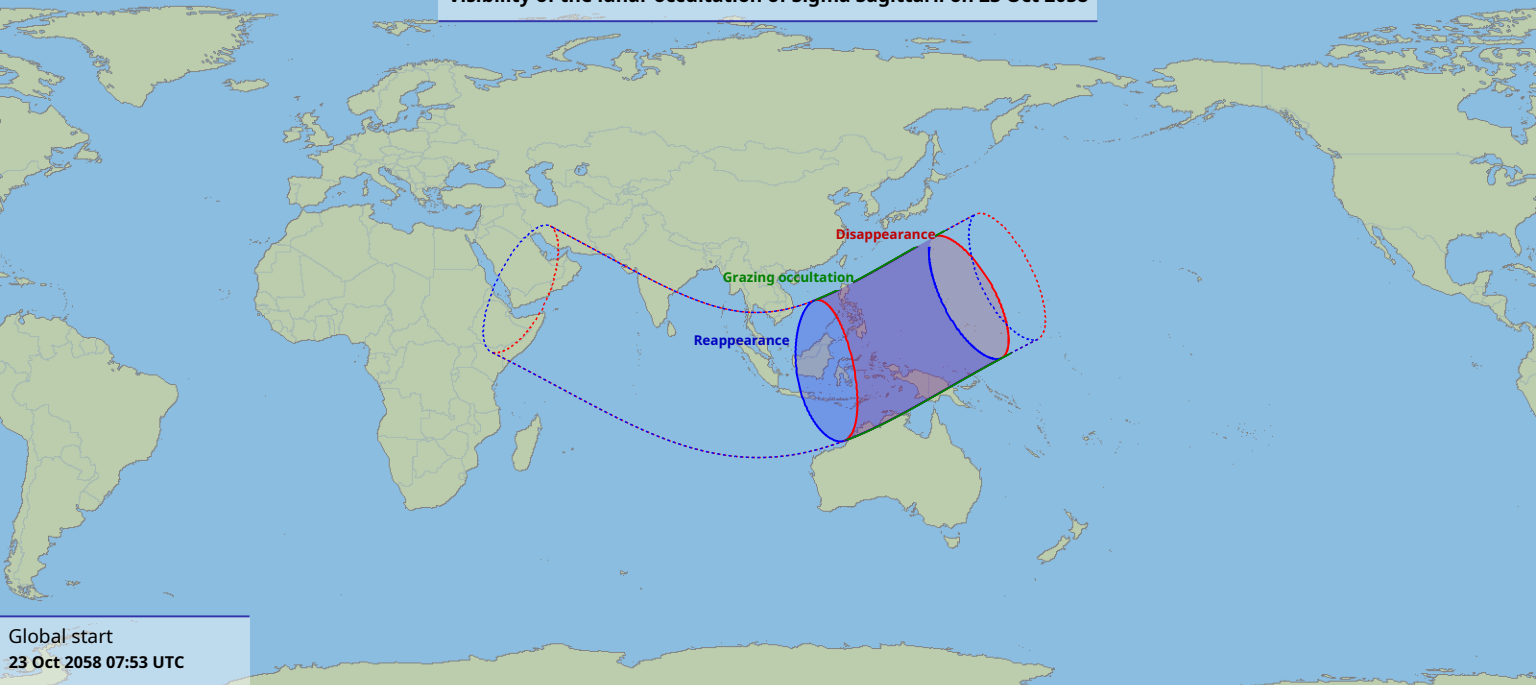

# Visibility of the lunar occultation of Sigma Sagittarii on 23 Oct 2058

Global start  
23 Oct 2058 07:53 UTC

Global end  
23 Oct 2058 12:00 UTC