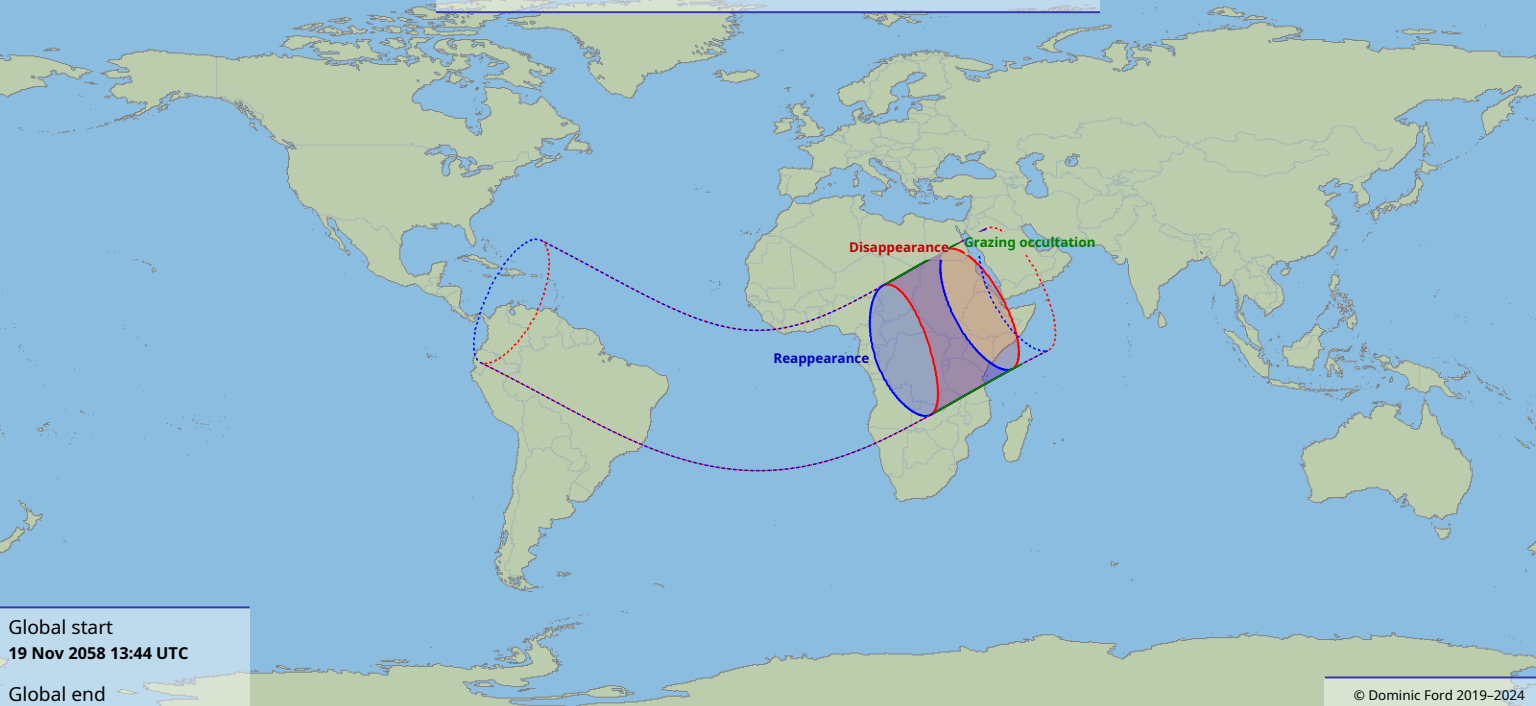

Visibility of the lunar occultation of Sigma Sagittarii on 19 Nov 2058

Global start
19 Nov 2058 13:44 UTC

Global end
19 Nov 2058 17:53 UTC