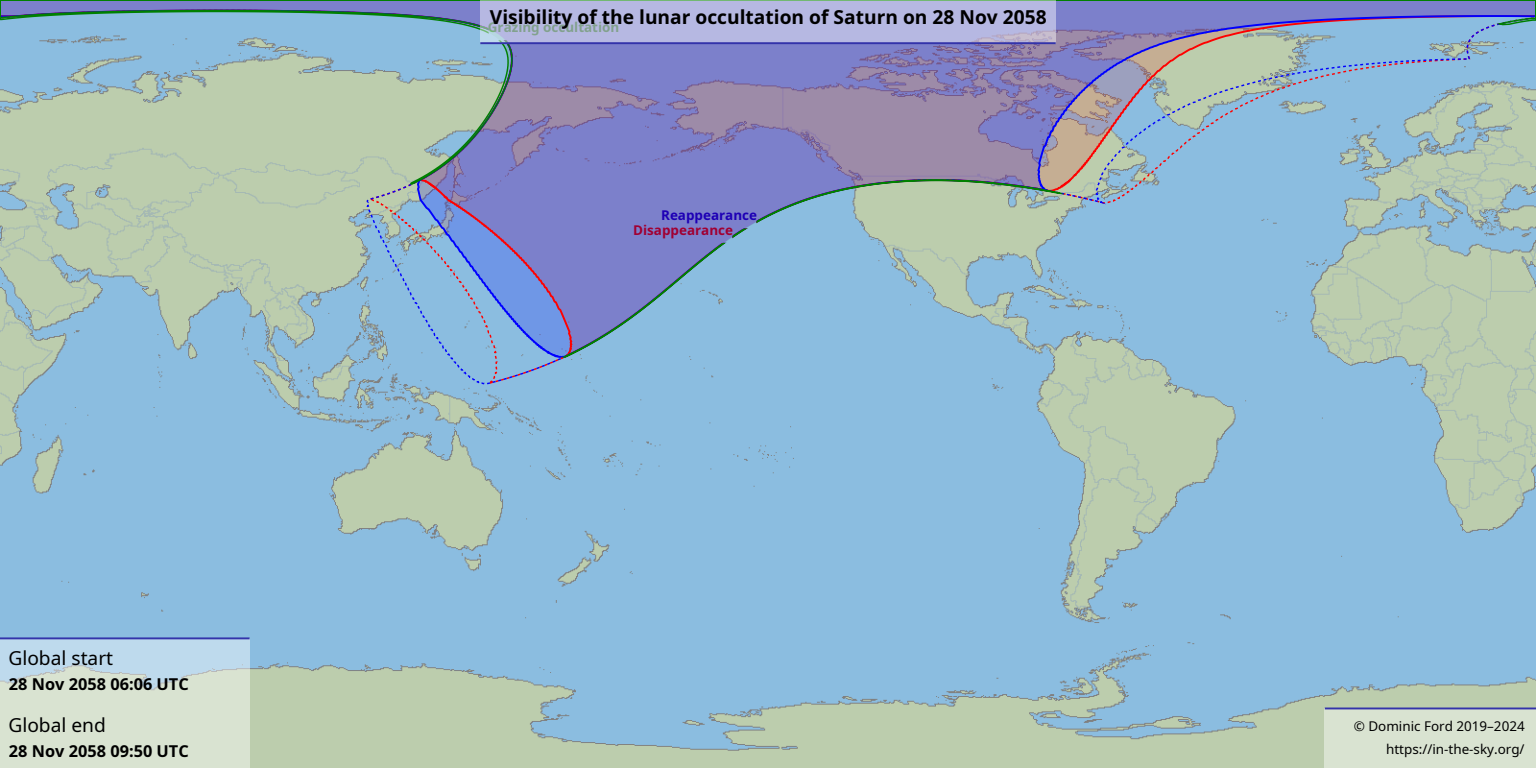

Visibility of the lunar occultation of Saturn on 28 Nov 2058

Grazing occultation

Reappearance
Disappearance

Global start
28 Nov 2058 06:06 UTC

Global end
28 Nov 2058 09:50 UTC