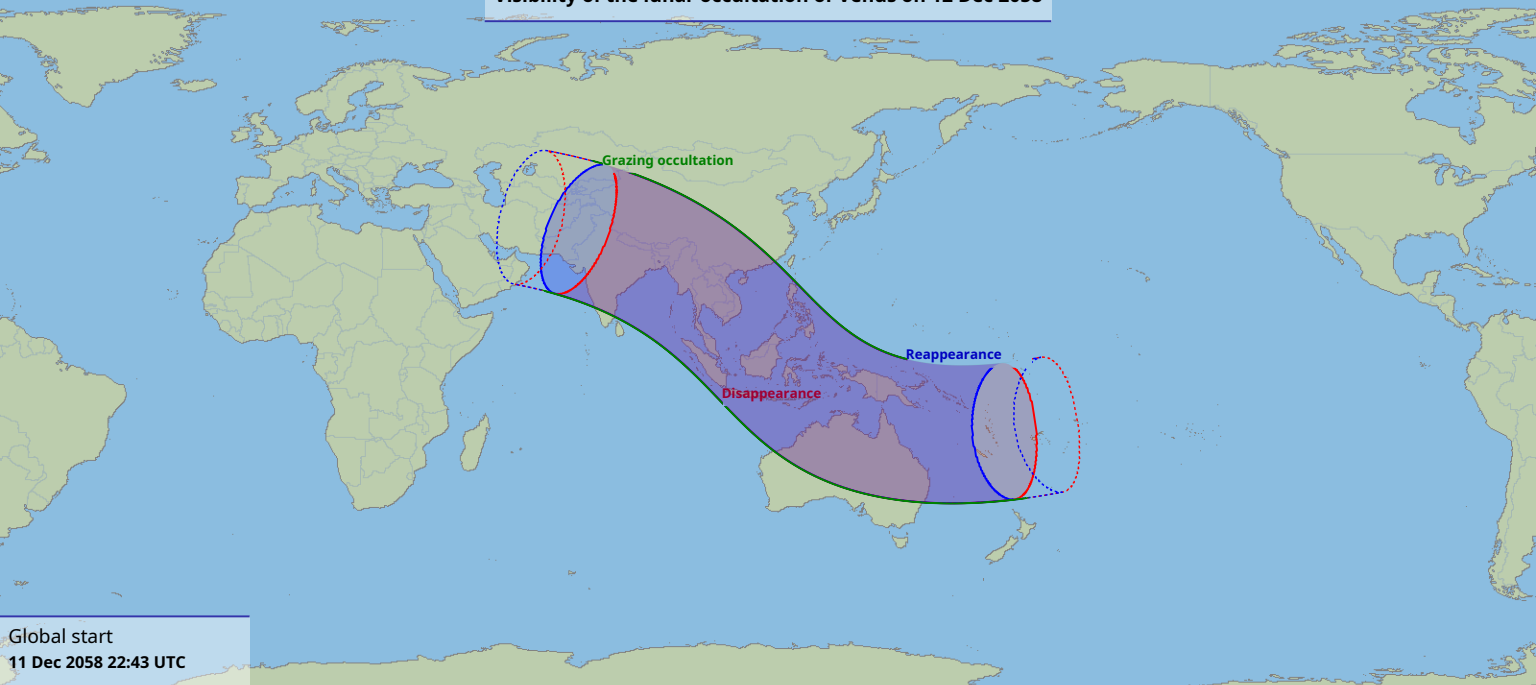

# Visibility of the lunar occultation of Venus on 12 Dec 2058

Global start  
11 Dec 2058 22:43 UTC

Global end  
12 Dec 2058 03:24 UTC