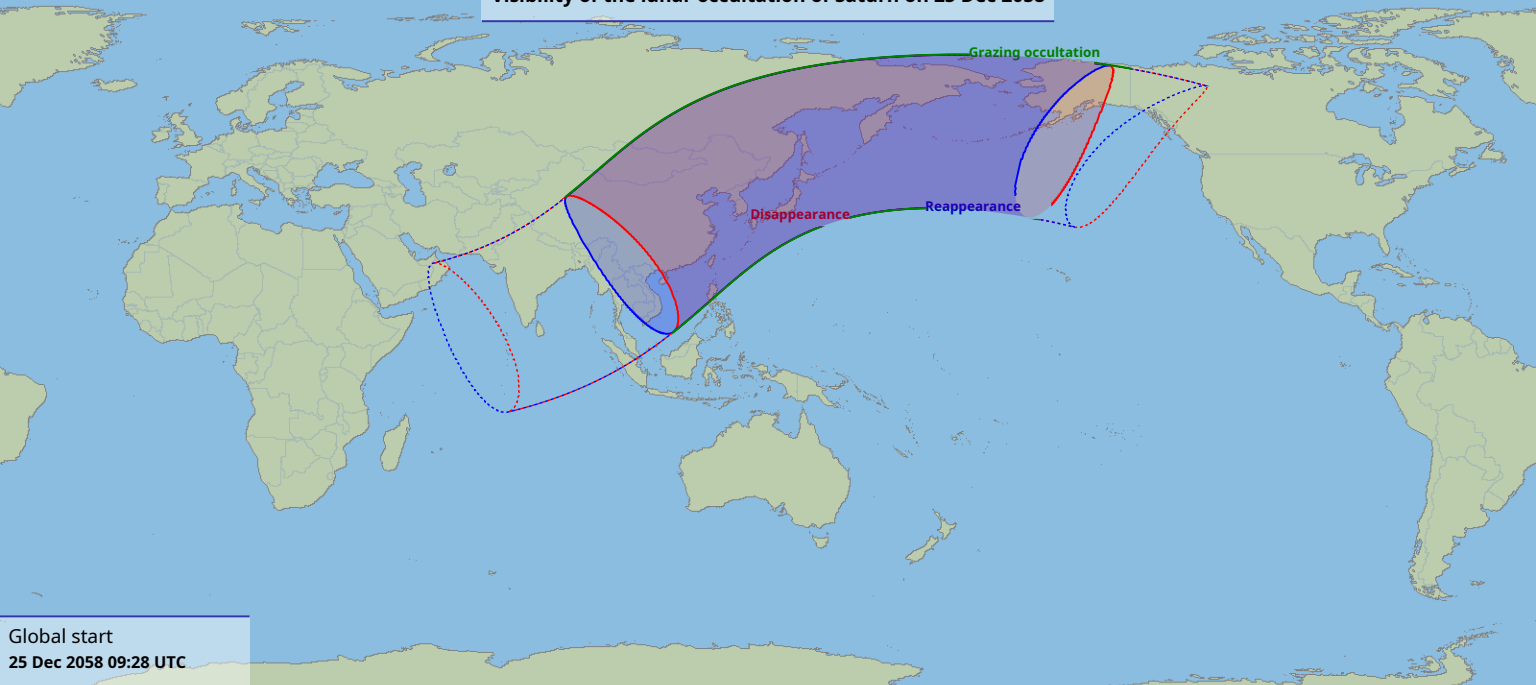

Visibility of the lunar occultation of Saturn on 25 Dec 2058

Global start
25 Dec 2058 09:28 UTC

Global end
25 Dec 2058 13:34 UTC