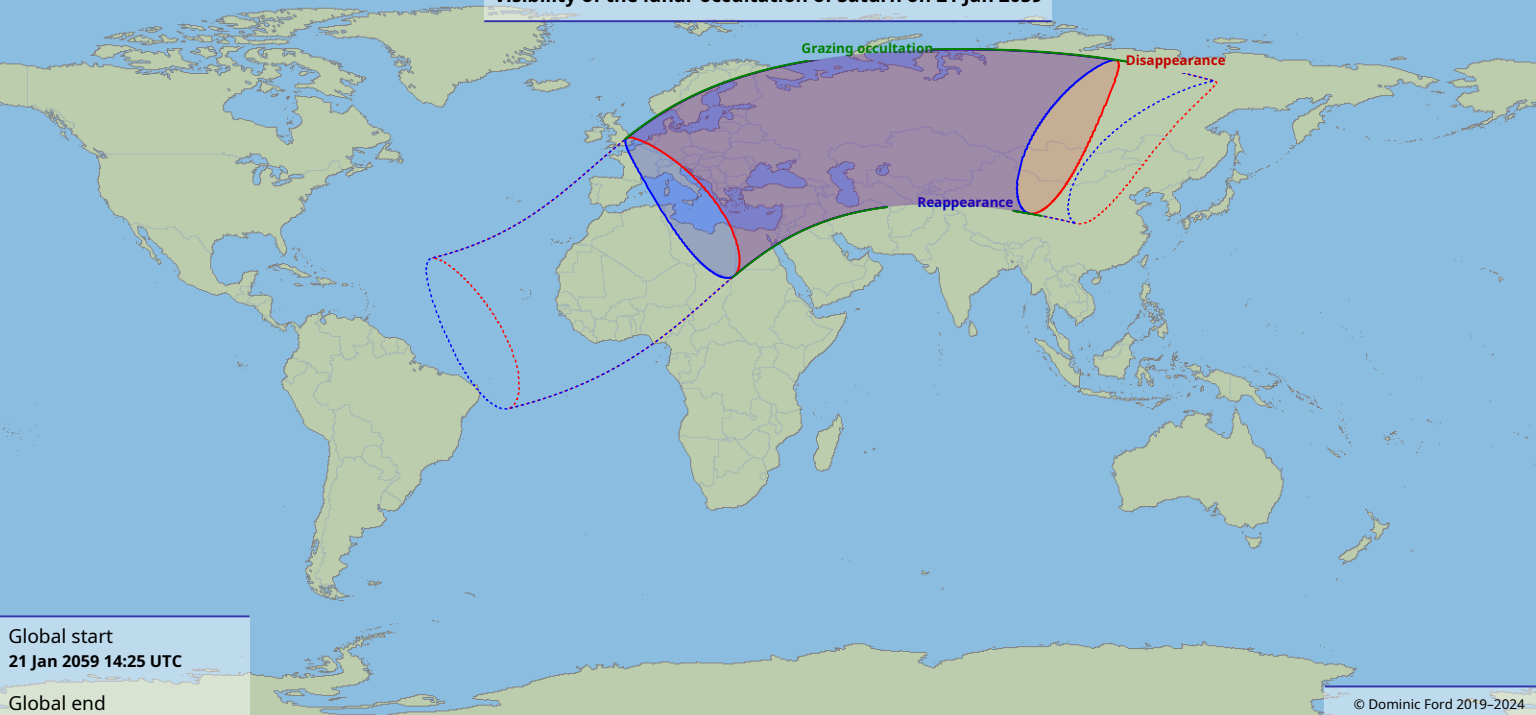

Visibility of the lunar occultation of Saturn on 21 Jan 2059

Global start
21 Jan 2059 14:25 UTC

Global end
21 Jan 2059 18:31 UTC