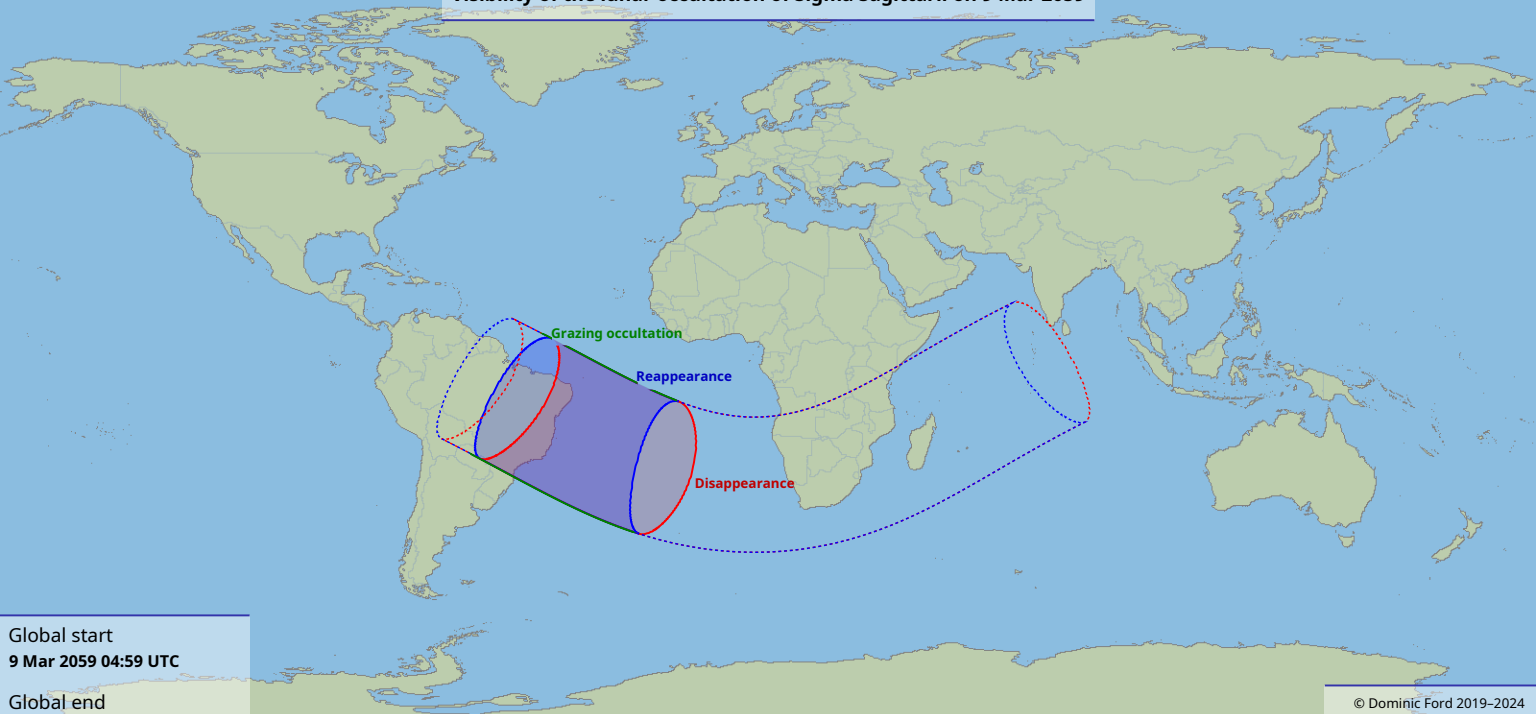

Visibility of the lunar occultation of Sigma Sagittarii on 9 Mar 2059

Global start
9 Mar 2059 04:59 UTC

Global end
9 Mar 2059 09:14 UTC