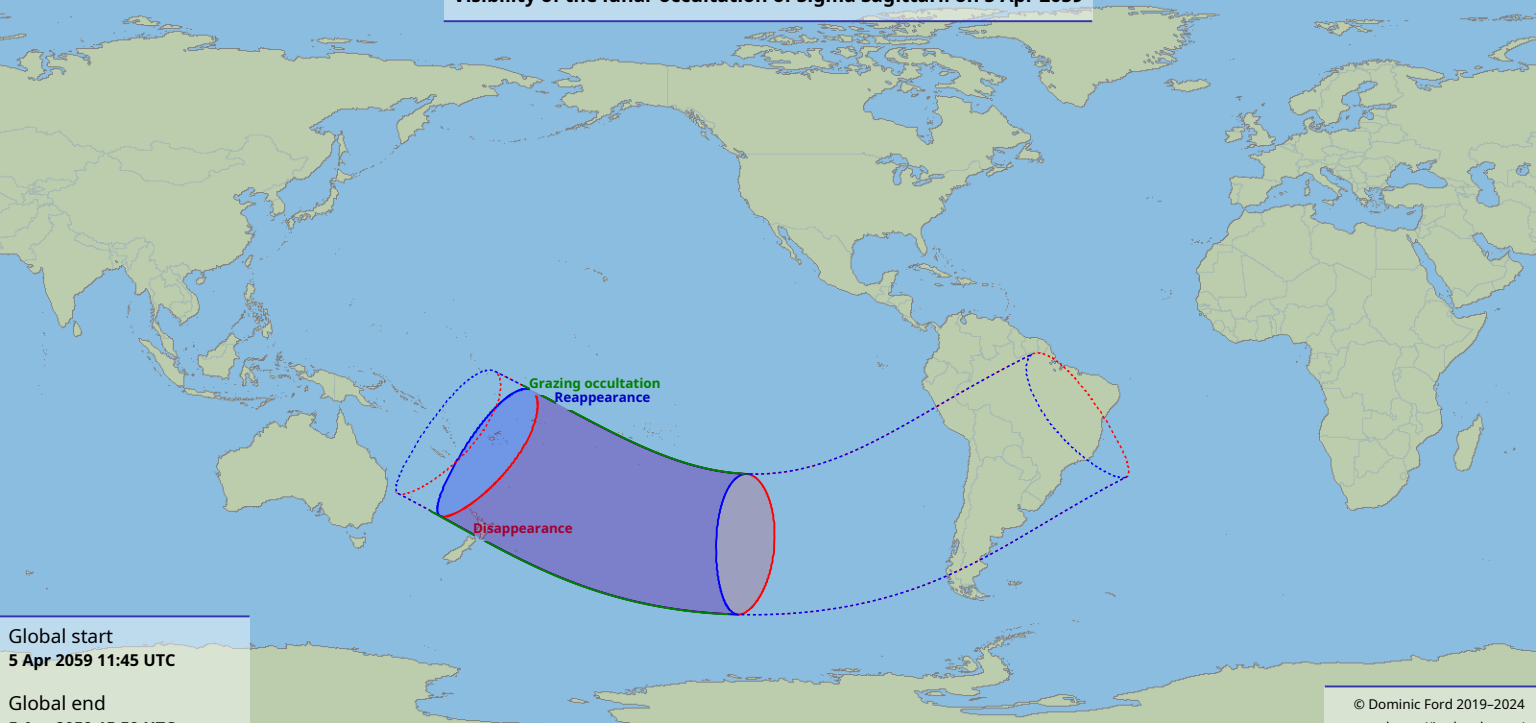

Visibility of the lunar occultation of Sigma Sagittarii on 5 Apr 2059

Global start
5 Apr 2059 11:45 UTC

Global end
5 Apr 2059 15:59 UTC