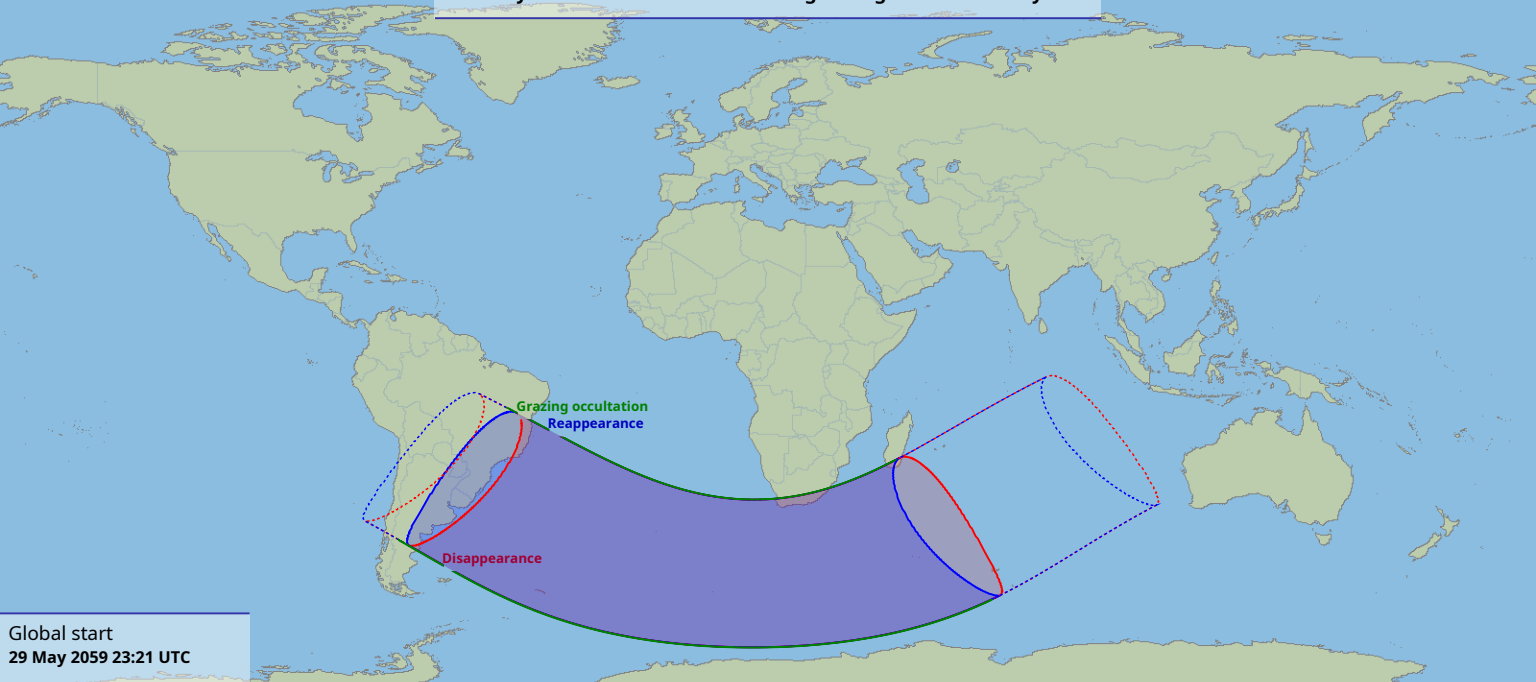

Visibility of the lunar occultation of Sigma Sagittarii on 30 May 2059

Global start
29 May 2059 23:21 UTC

Global end
30 May 2059 03:26 UTC