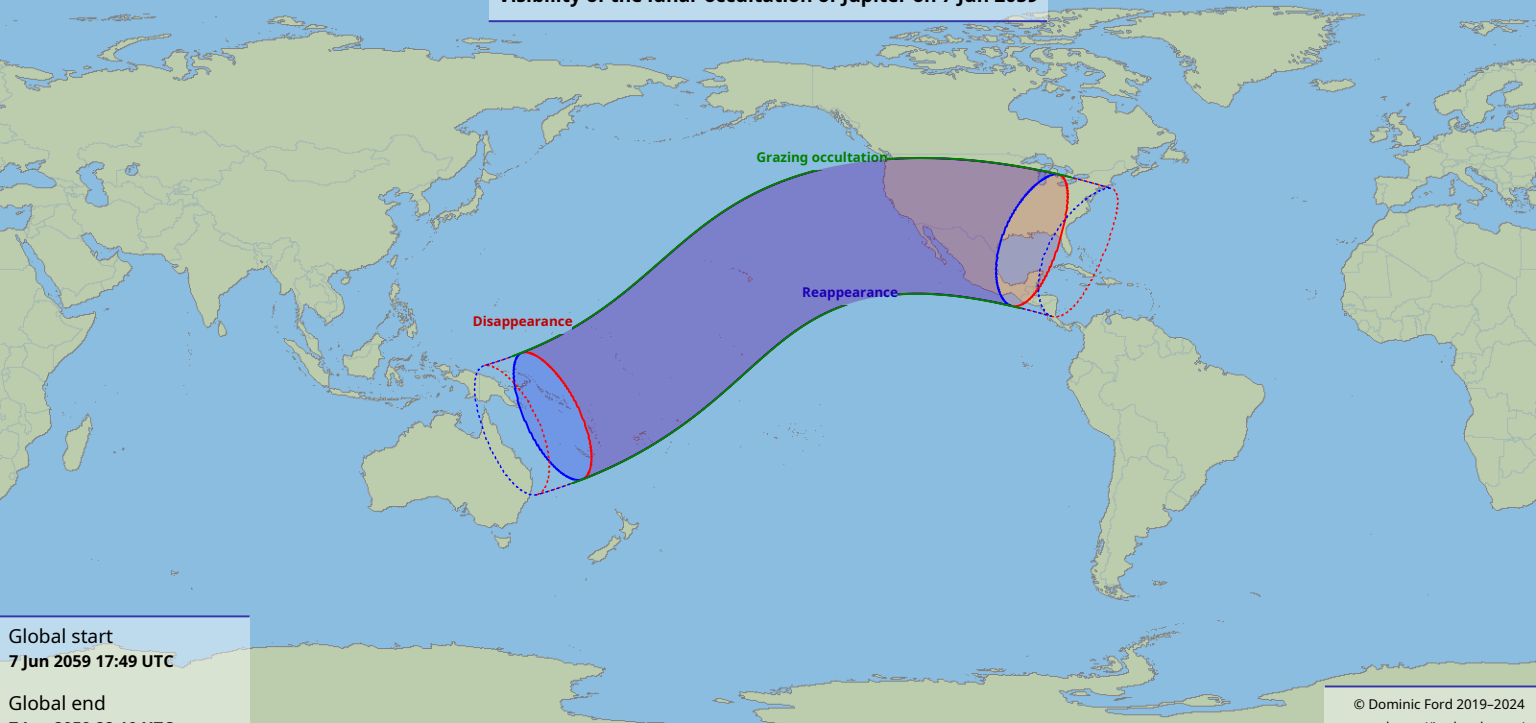

Visibility of the lunar occultation of Jupiter on 7 Jun 2059

Global start
7 Jun 2059 17:49 UTC

Global end
7 Jun 2059 22:10 UTC