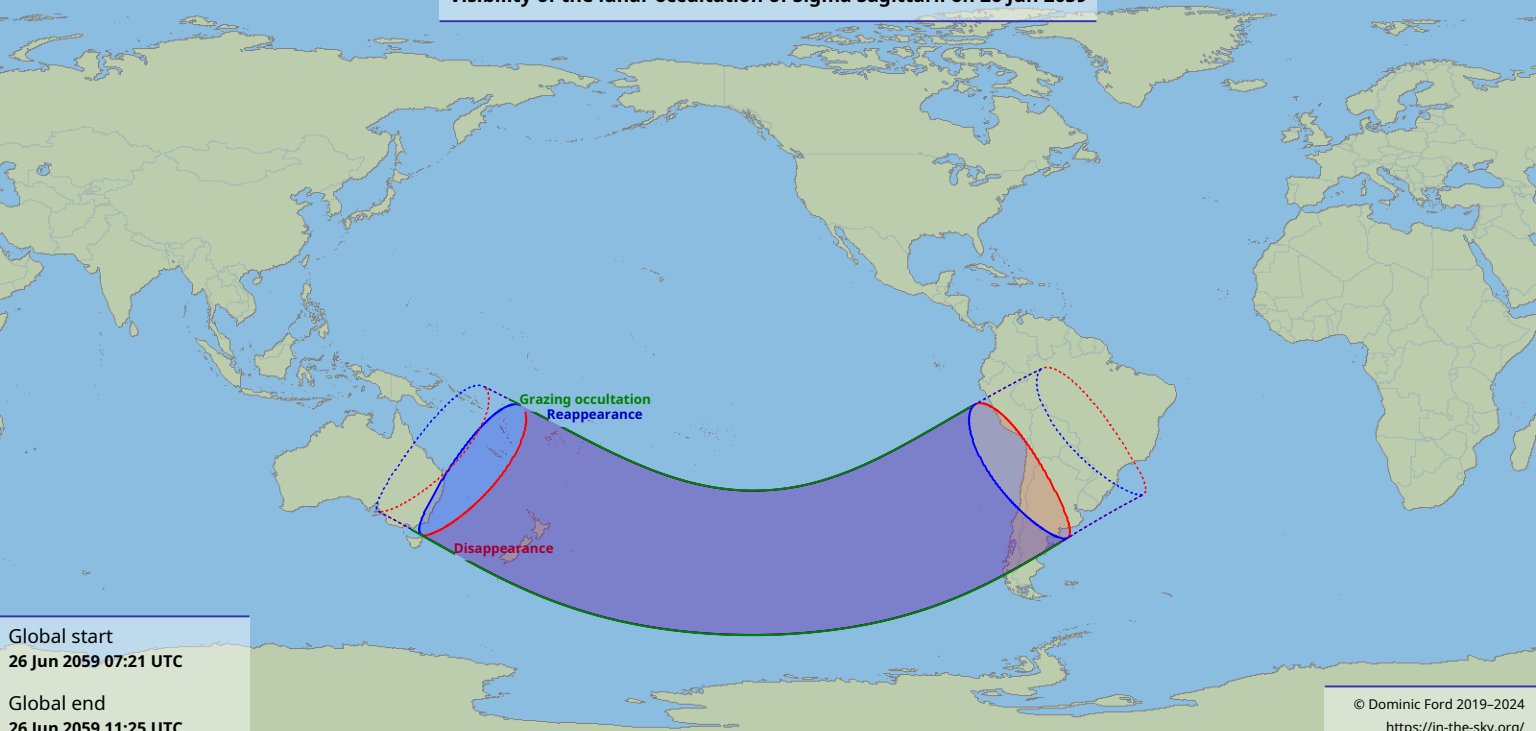

Visibility of the lunar occultation of Sigma Sagittarii on 26 Jun 2059

Global start
26 Jun 2059 07:21 UTC

Global end
26 Jun 2059 11:25 UTC