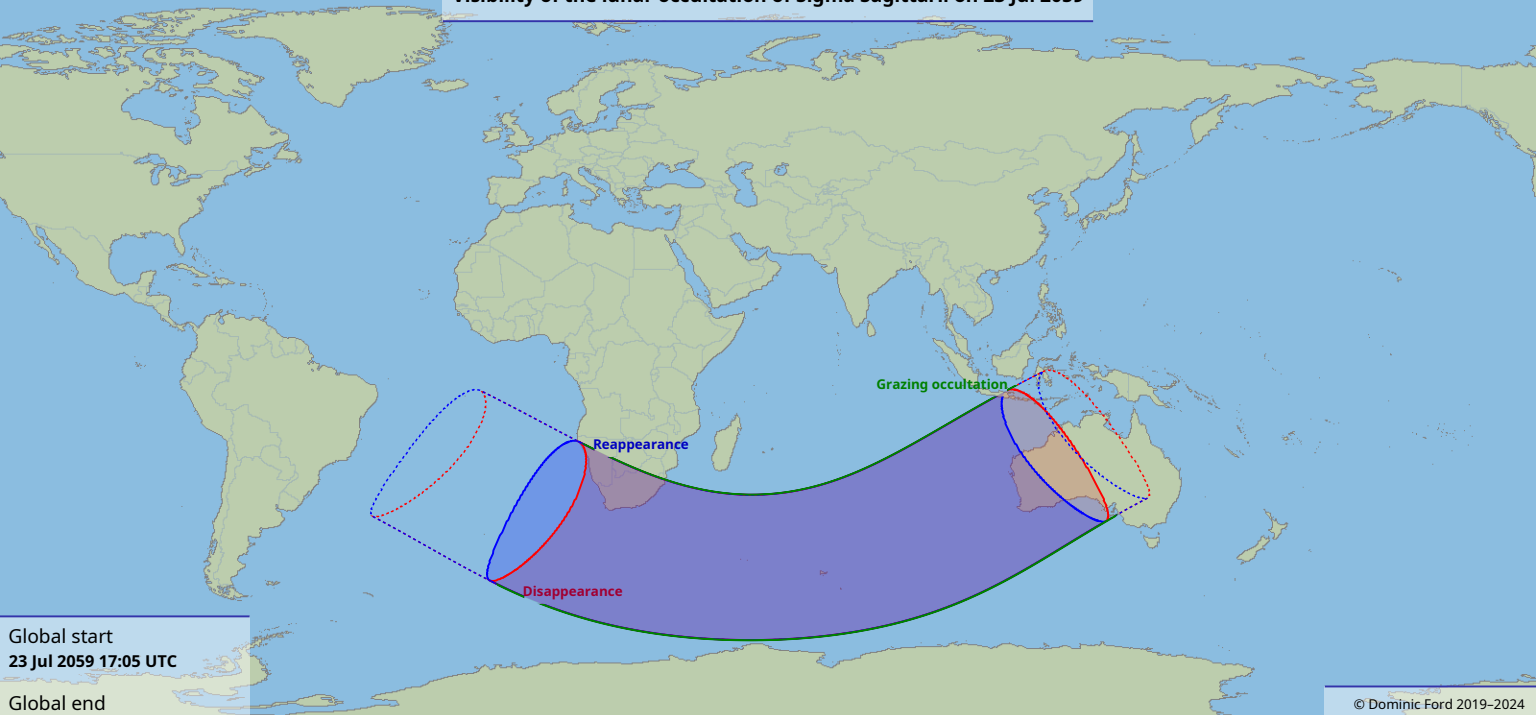

# Visibility of the lunar occultation of Sigma Sagittarii on 23 Jul 2059

Global start  
23 Jul 2059 17:05 UTC

Global end  
23 Jul 2059 21:08 UTC