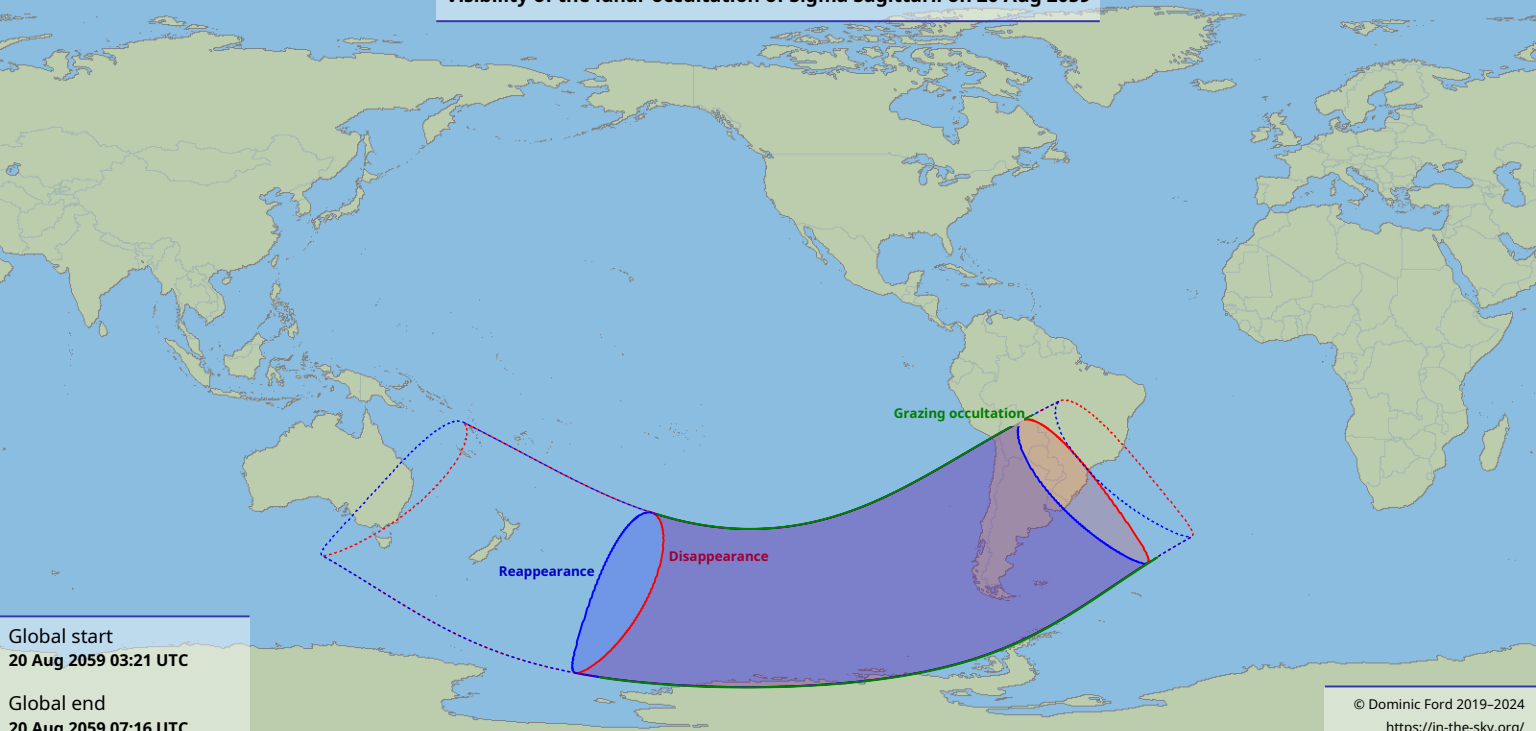

Visibility of the lunar occultation of Sigma Sagittarii on 20 Aug 2059

Global start
20 Aug 2059 03:21 UTC

Global end
20 Aug 2059 07:16 UTC