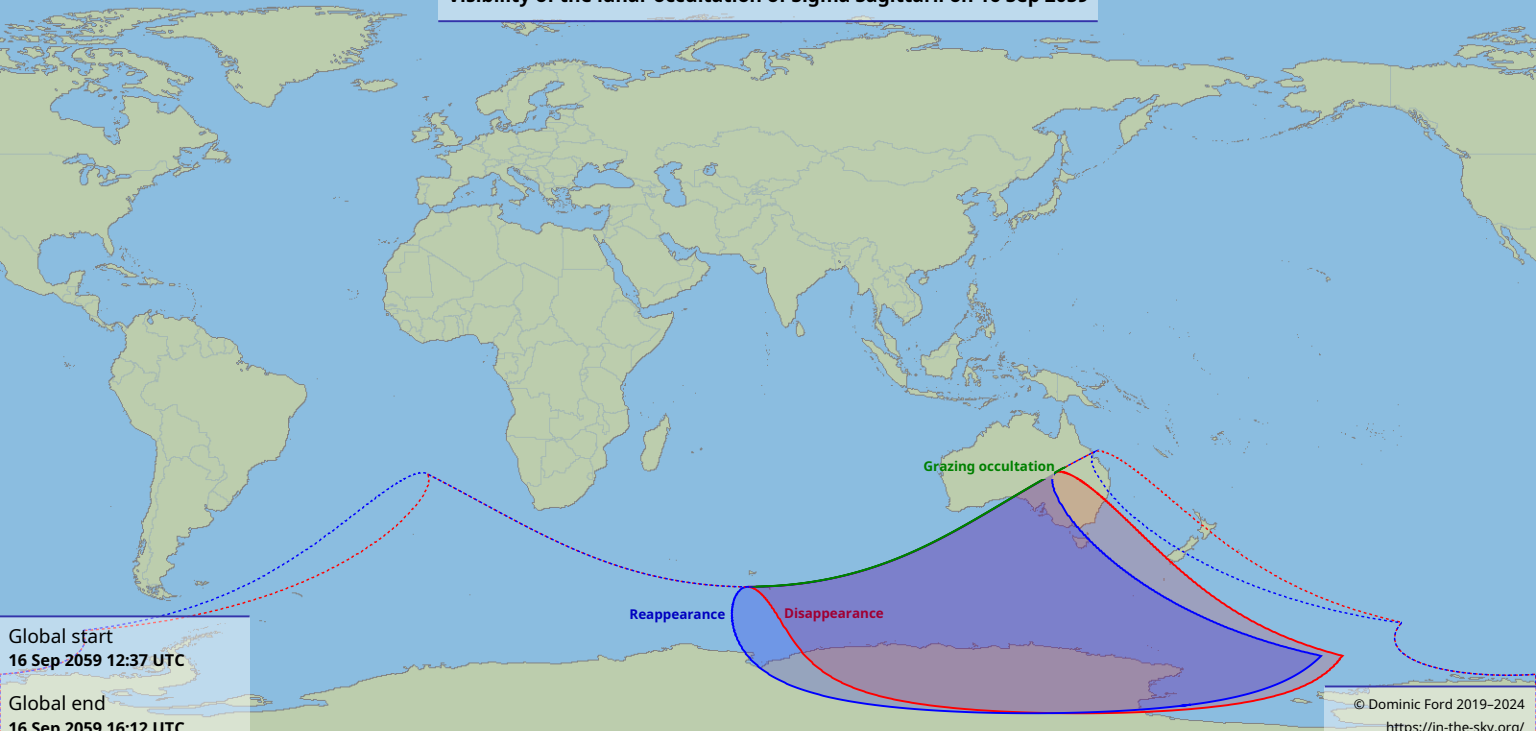

Visibility of the lunar occultation of Sigma Sagittarii on 16 Sep 2059

Global start
16 Sep 2059 12:37 UTC

Global end
16 Sep 2059 16:12 UTC

Reappearance

Disappearance

Grazing occultation