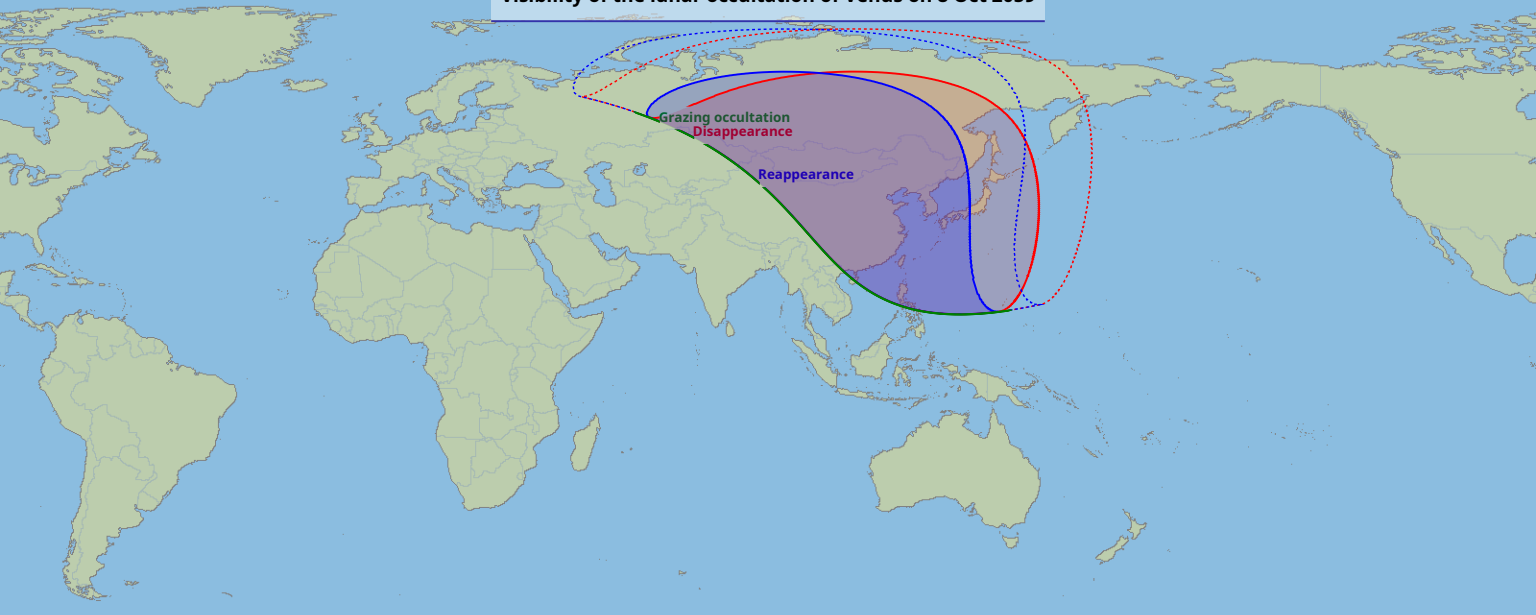

# Visibility of the lunar occultation of Venus on 8 Oct 2059

Global start  
8 Oct 2059 05:10 UTC

Global end  
8 Oct 2059 08:46 UTC