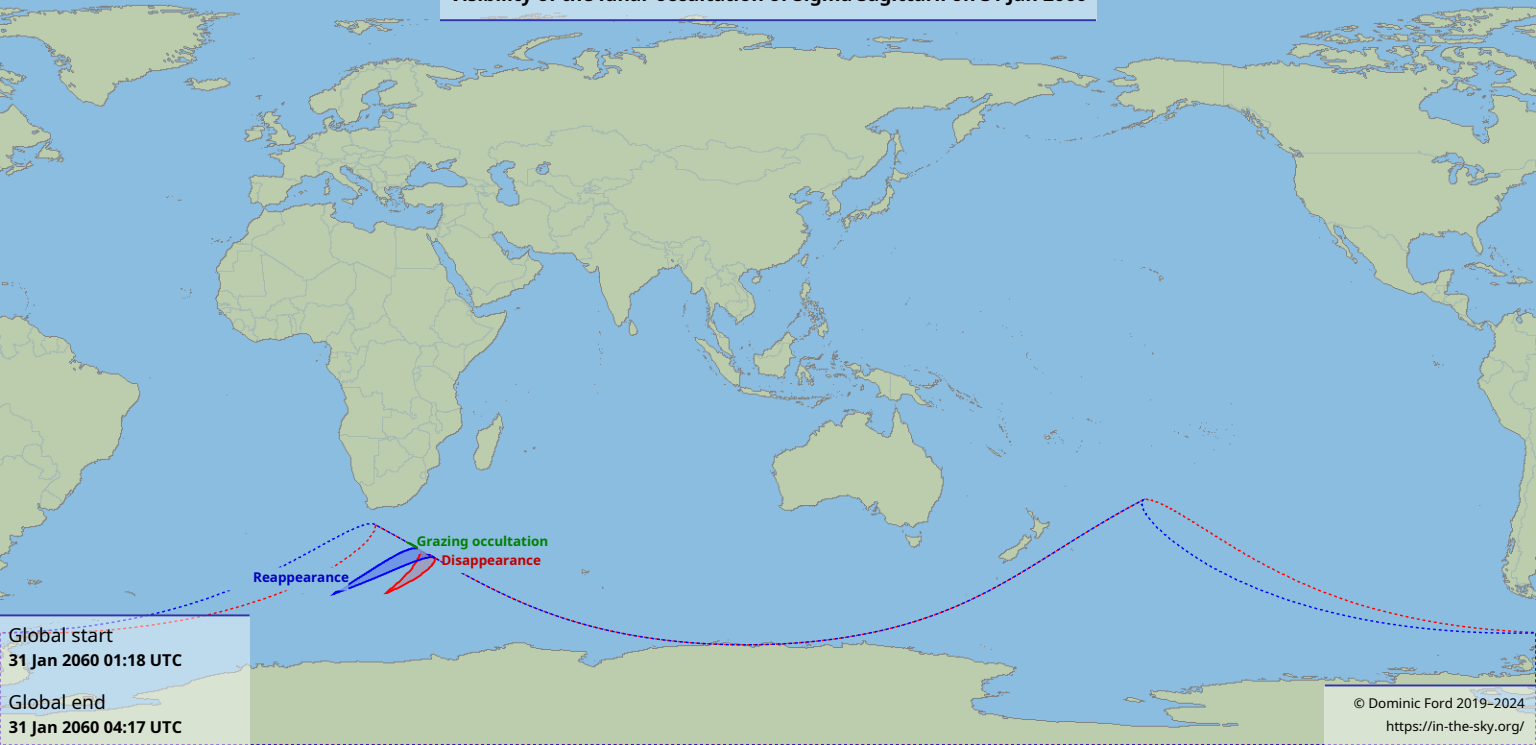

Visibility of the lunar occultation of Sigma Sagittarii on 31 Jan 2060

Global start
31 Jan 2060 01:18 UTC

Global end
31 Jan 2060 04:17 UTC