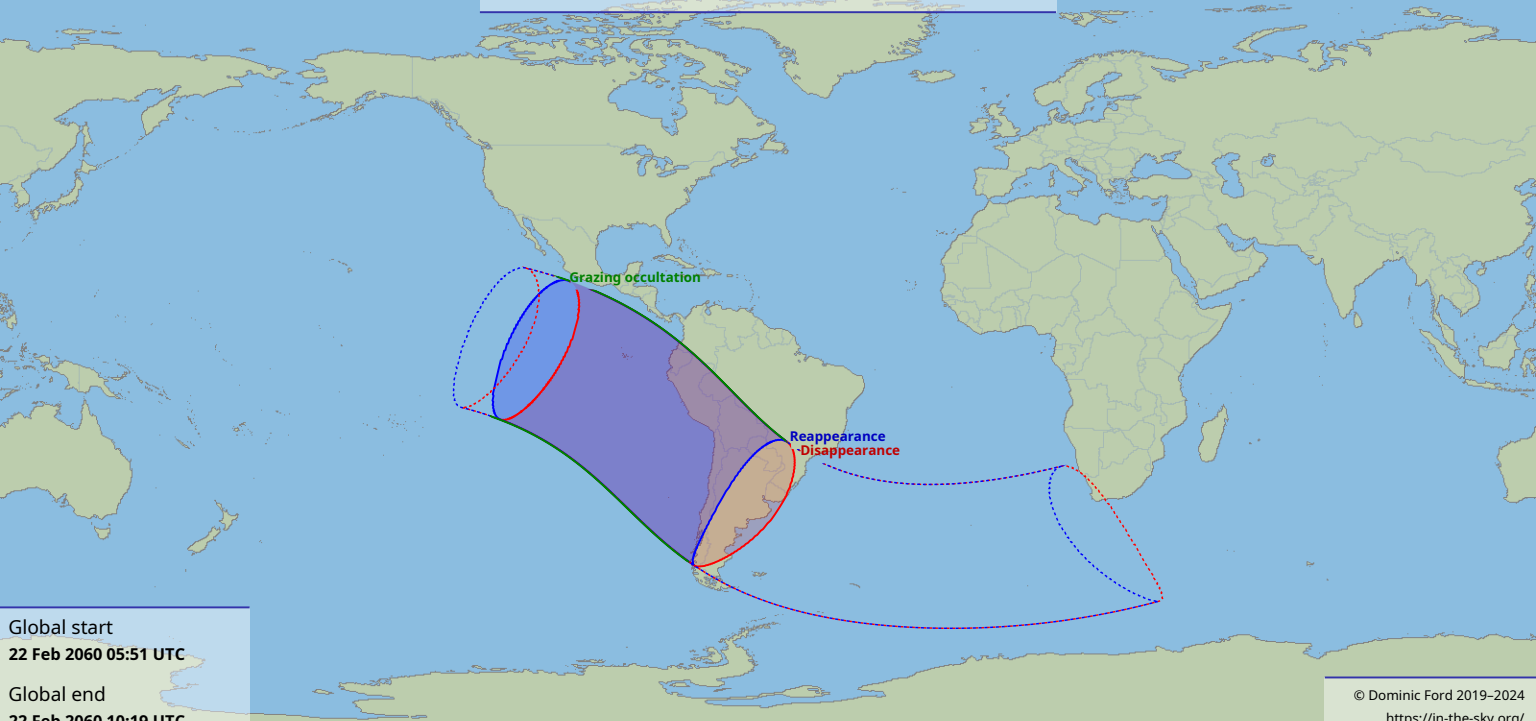

# Visibility of the lunar occultation of Uranus on 22 Feb 2060

Global start  
22 Feb 2060 05:51 UTC

Global end  
22 Feb 2060 10:19 UTC