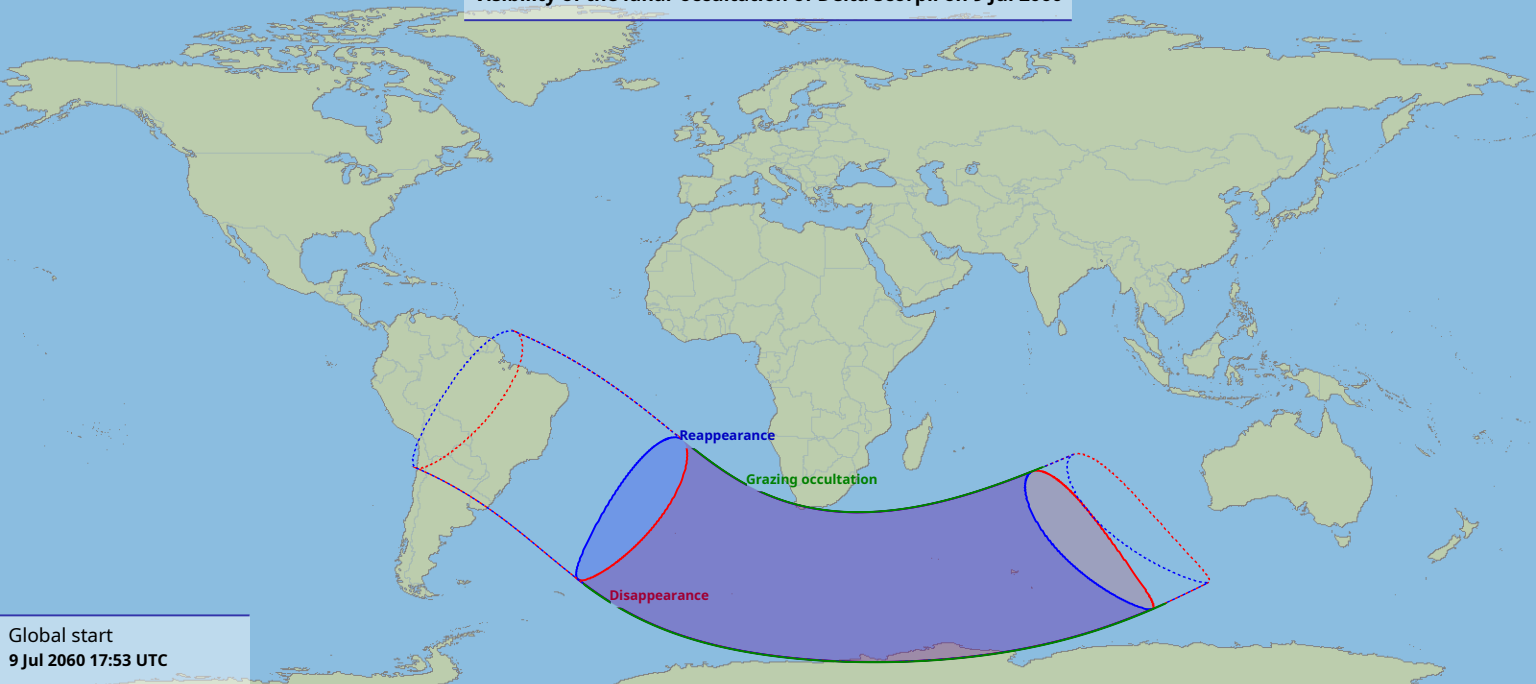

Visibility of the lunar occultation of Delta Scorpii on 9 Jul 2060

Global start
9 Jul 2060 17:53 UTC

Global end
9 Jul 2060 22:12 UTC