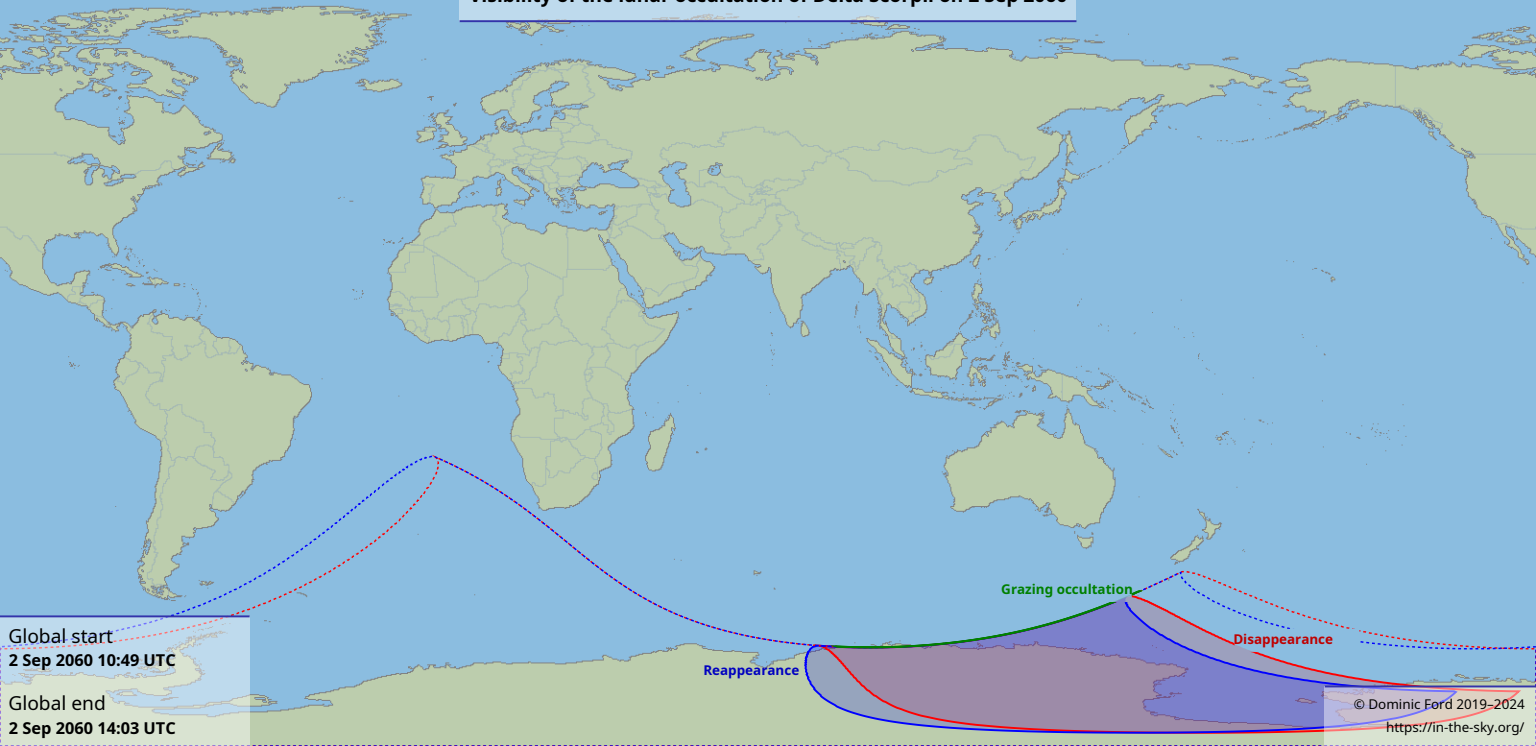

Visibility of the lunar occultation of Delta Scorpii on 2 Sep 2060

Global start
2 Sep 2060 10:49 UTC

Global end
2 Sep 2060 14:03 UTC

Reappearance

Grazing occultation

Disappearance