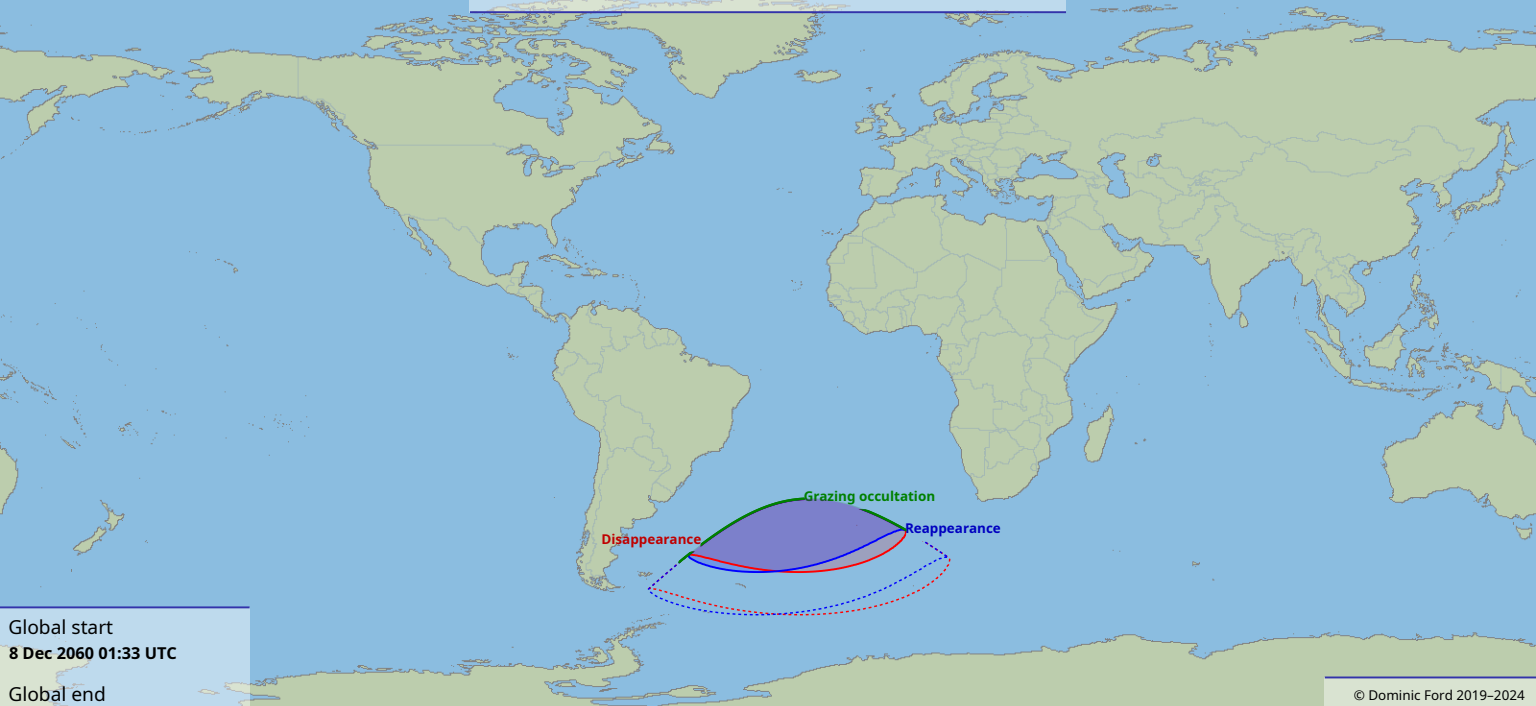

Visibility of the lunar occultation of Beta Tauri on 8 Dec 2060

Global start
8 Dec 2060 01:33 UTC

Global end
8 Dec 2060 03:12 UTC