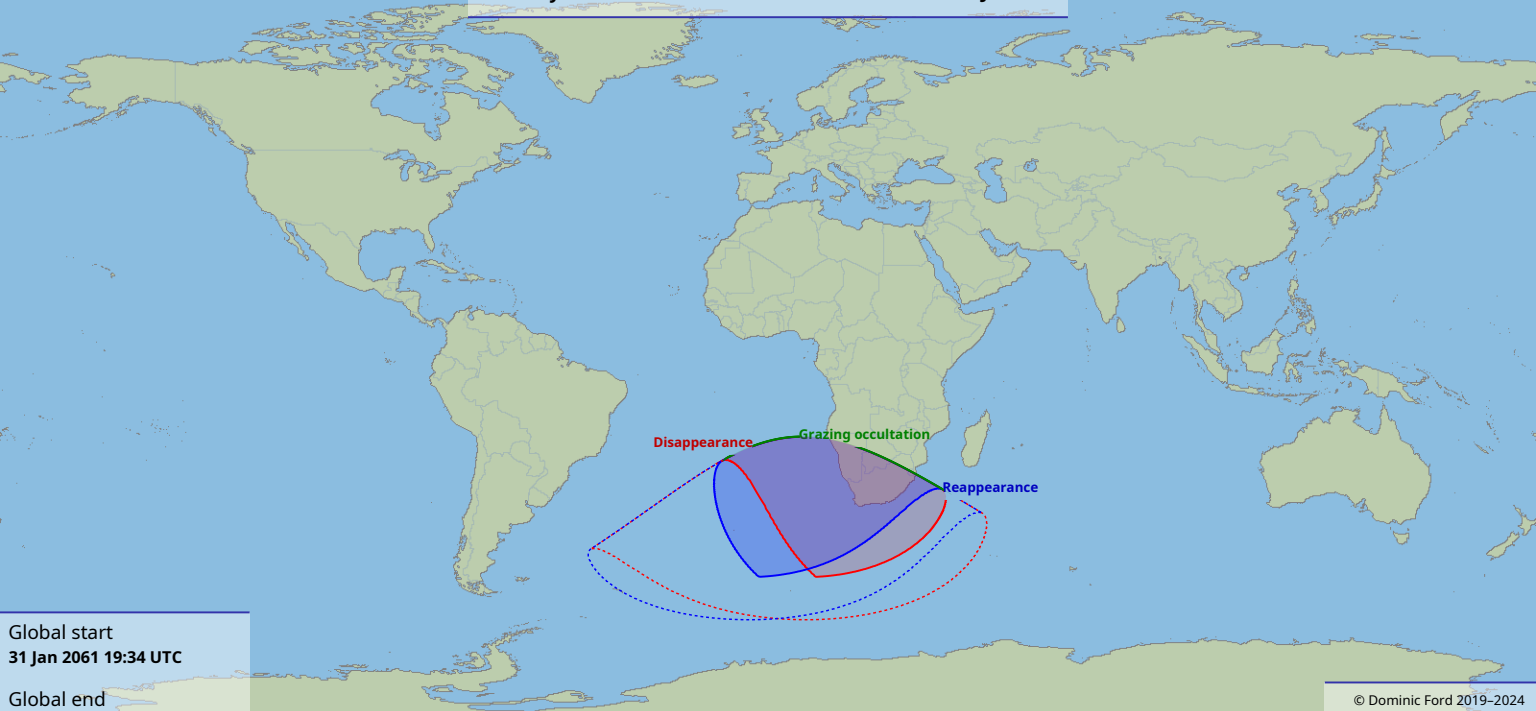

# Visibility of the lunar occultation of Beta Tauri on 31 Jan 2061

Global start  
31 Jan 2061 19:34 UTC

Global end  
31 Jan 2061 22:08 UTC