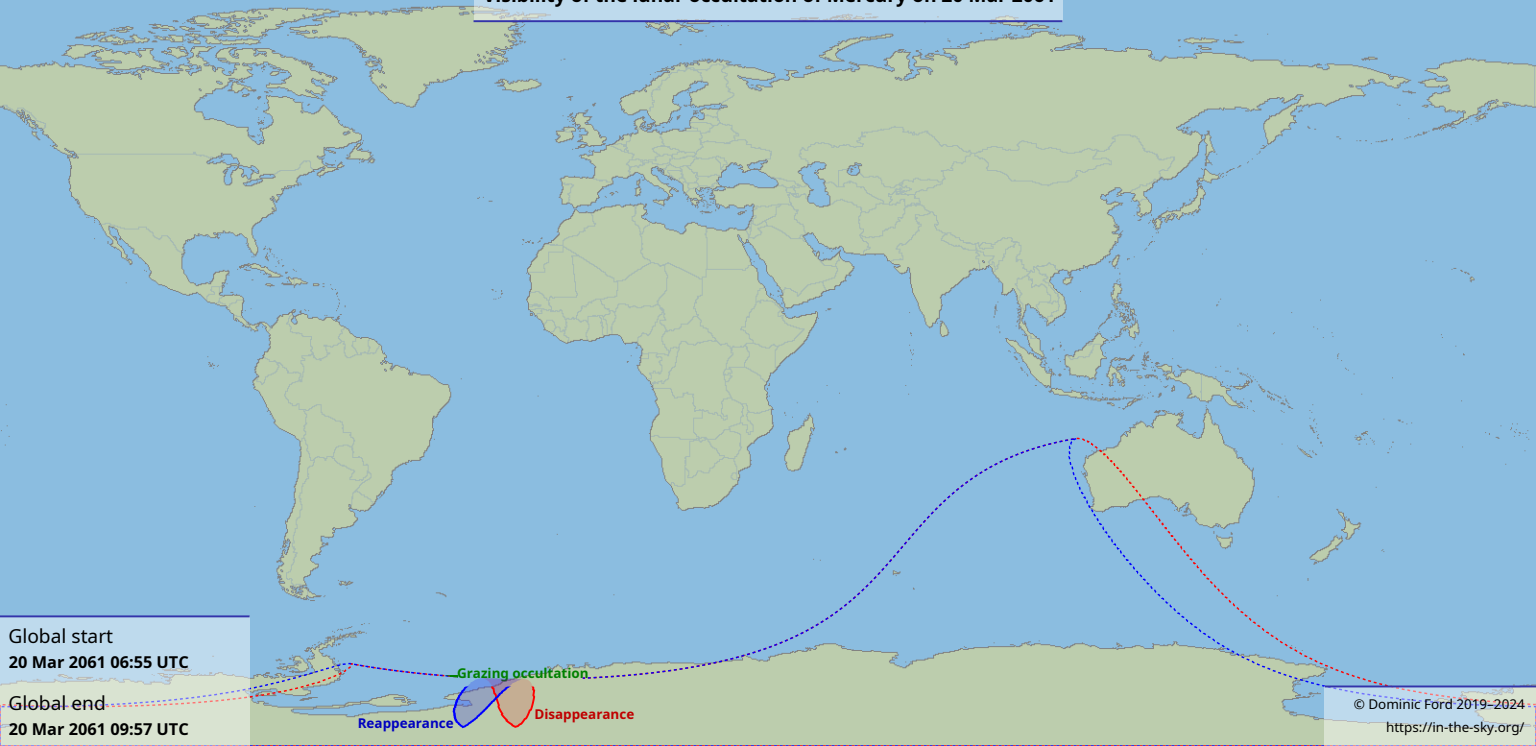

# Visibility of the lunar occultation of Mercury on 20 Mar 2061

Global start  
20 Mar 2061 06:55 UTC

Global end  
20 Mar 2061 09:57 UTC

Grazing occultation

Reappearance

Disappearance