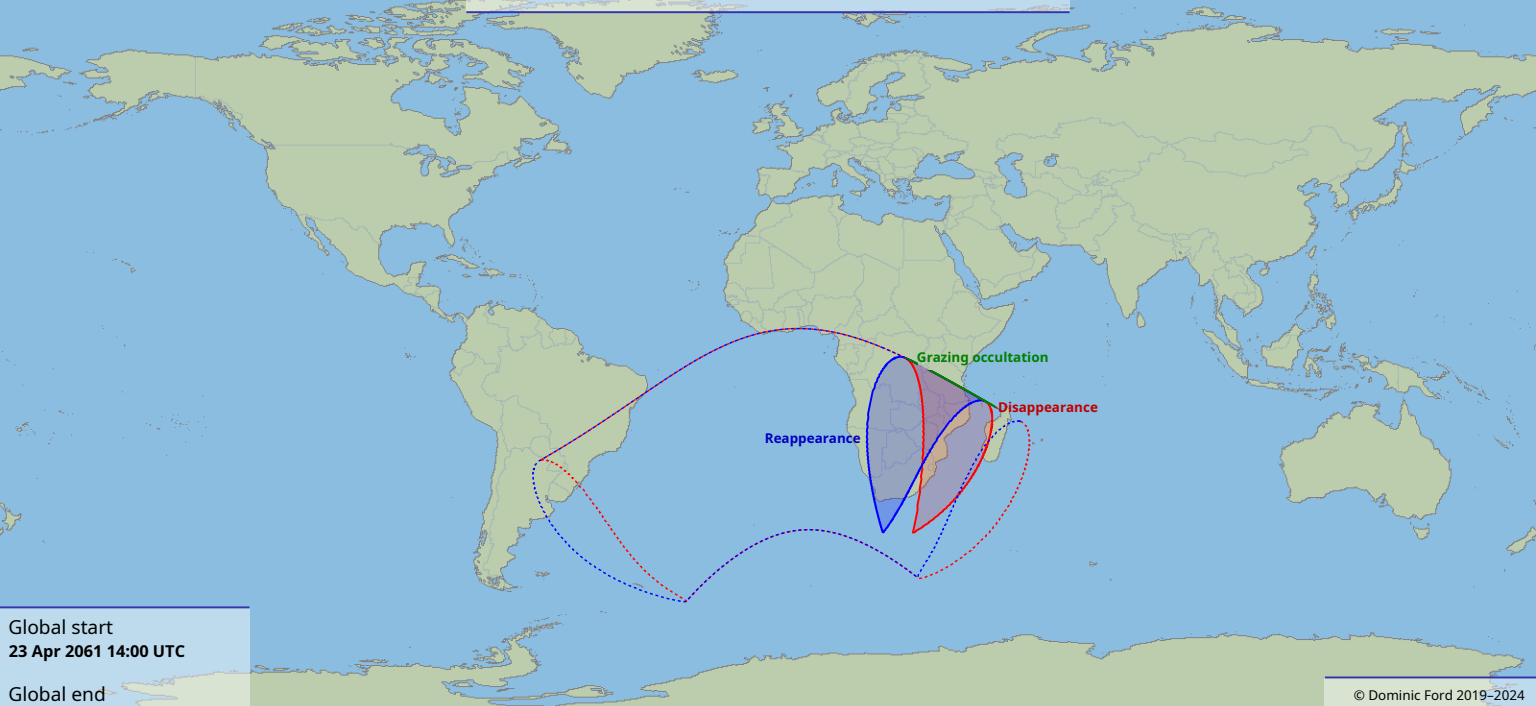

# Visibility of the lunar occultation of Beta Tauri on 23 Apr 2061

Global start  
23 Apr 2061 14:00 UTC

Global end  
23 Apr 2061 17:33 UTC