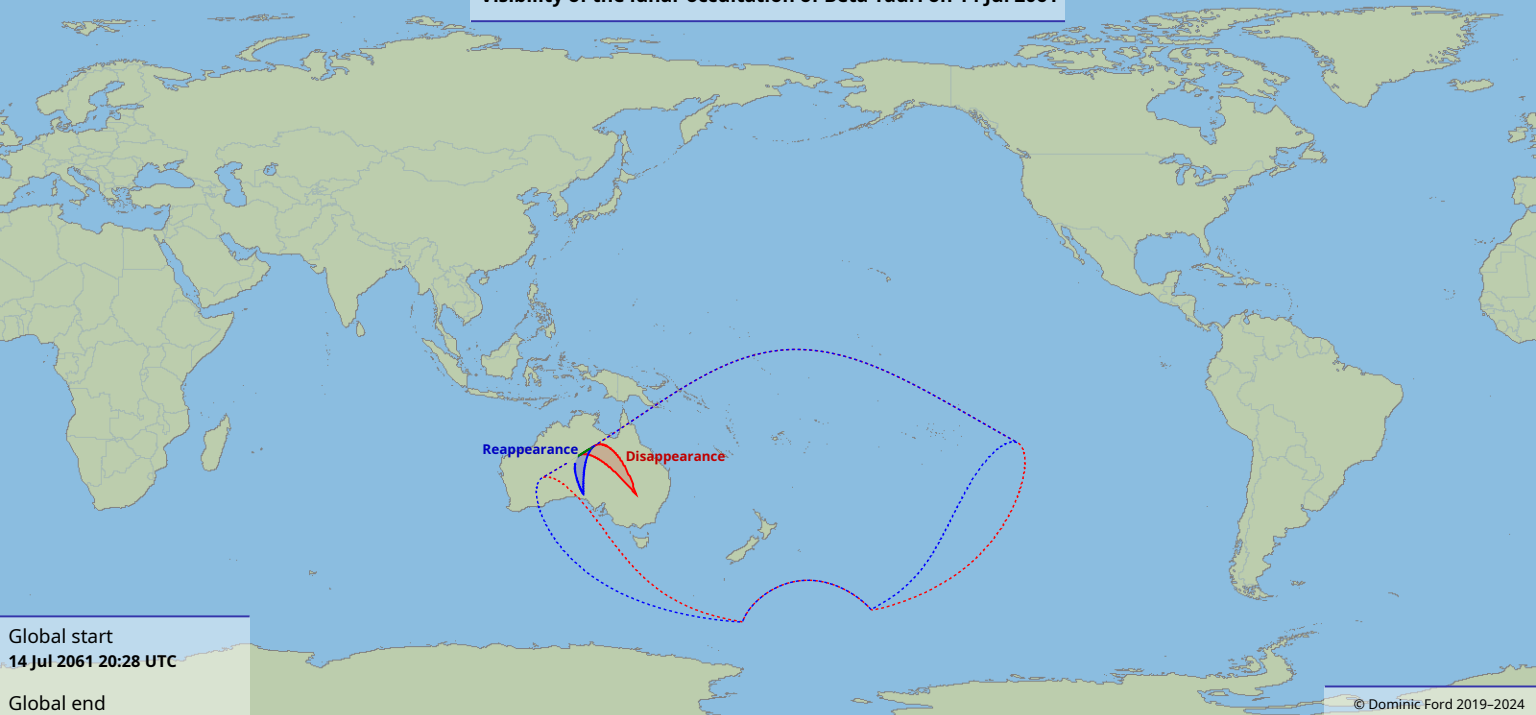

Visibility of the lunar occultation of Beta Tauri on 14 Jul 2061

Global start
14 Jul 2061 20:28 UTC

Global end
14 Jul 2061 23:53 UTC