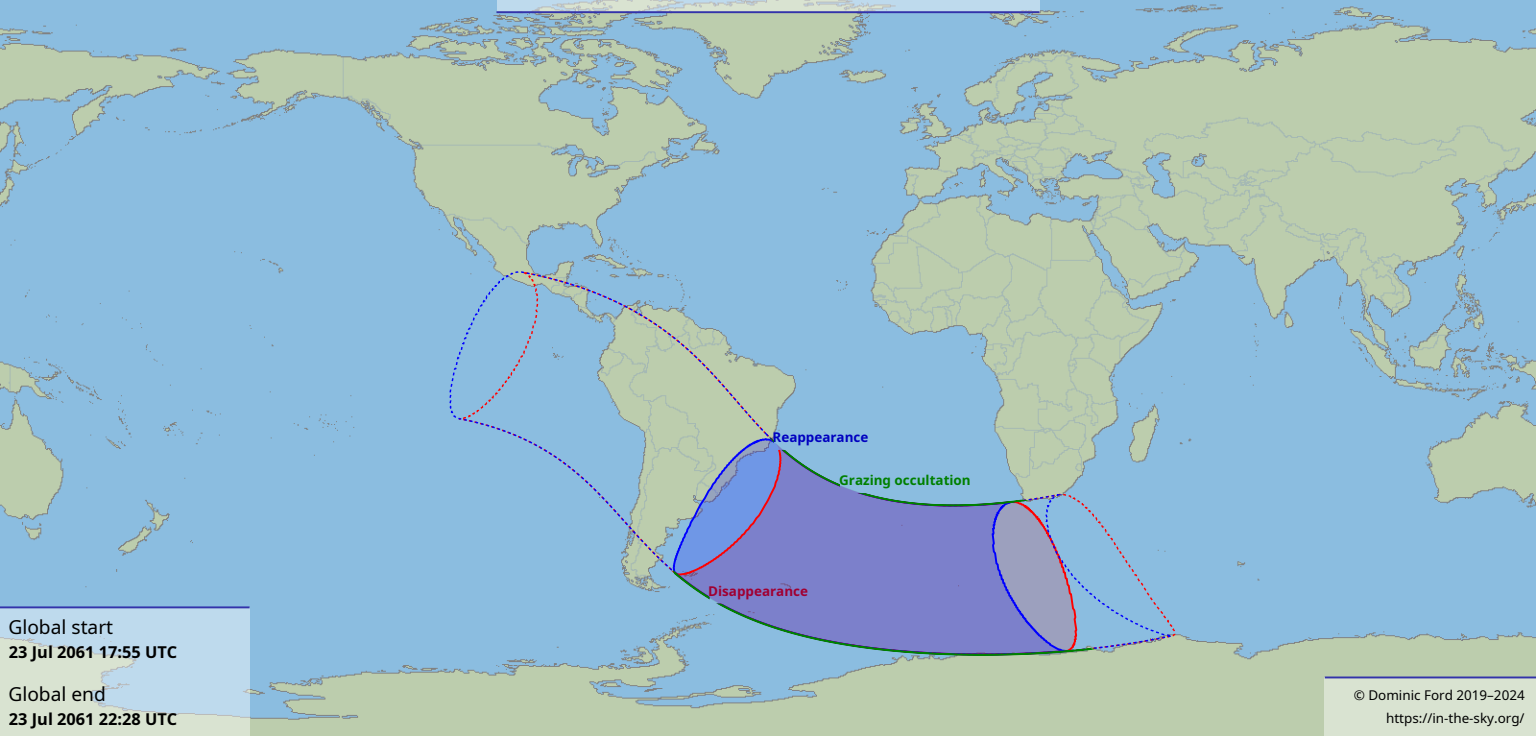

Visibility of the lunar occultation of Mars on 23 Jul 2061

Global start
23 Jul 2061 17:55 UTC

Global end
23 Jul 2061 22:28 UTC