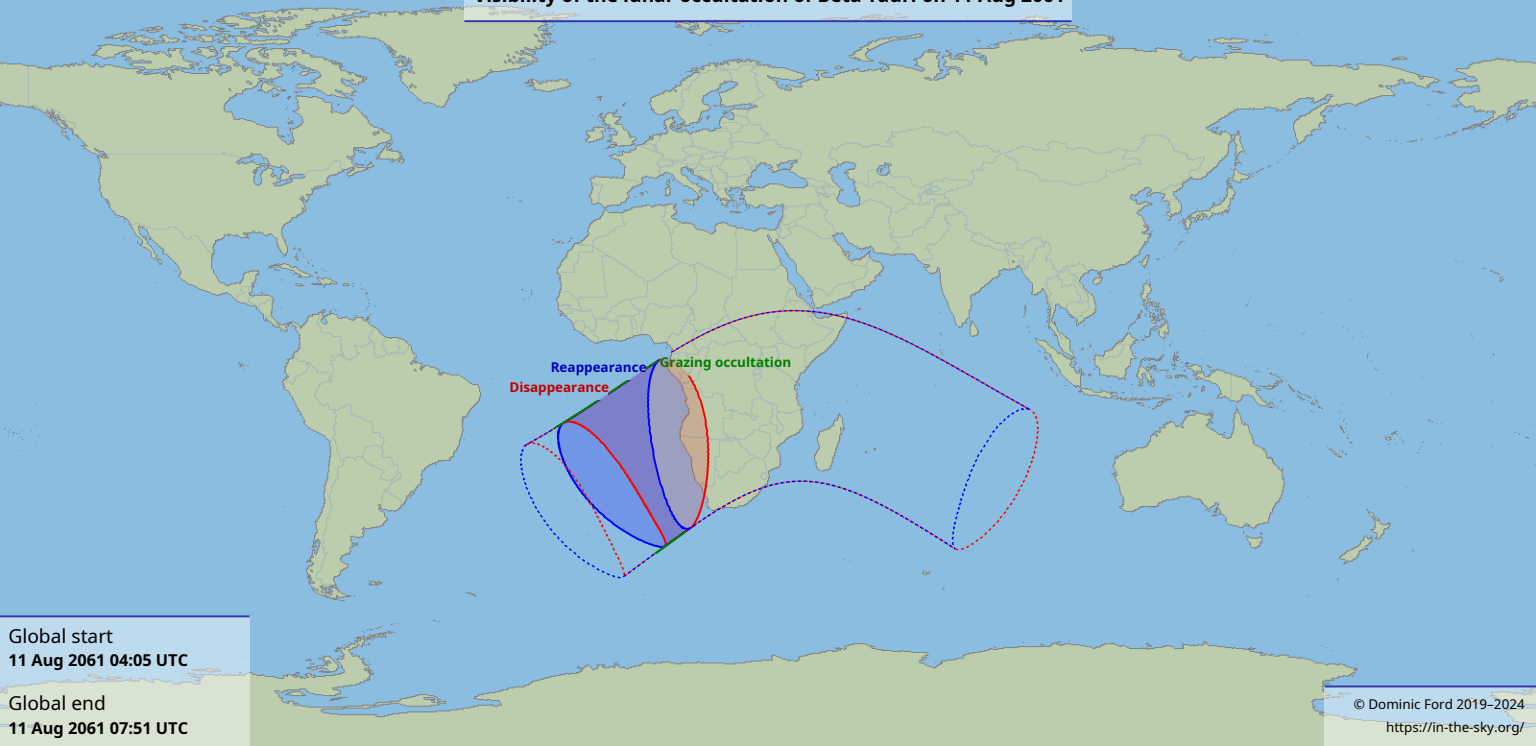

# Visibility of the lunar occultation of Beta Tauri on 11 Aug 2061

Global start  
11 Aug 2061 04:05 UTC

Global end  
11 Aug 2061 07:51 UTC