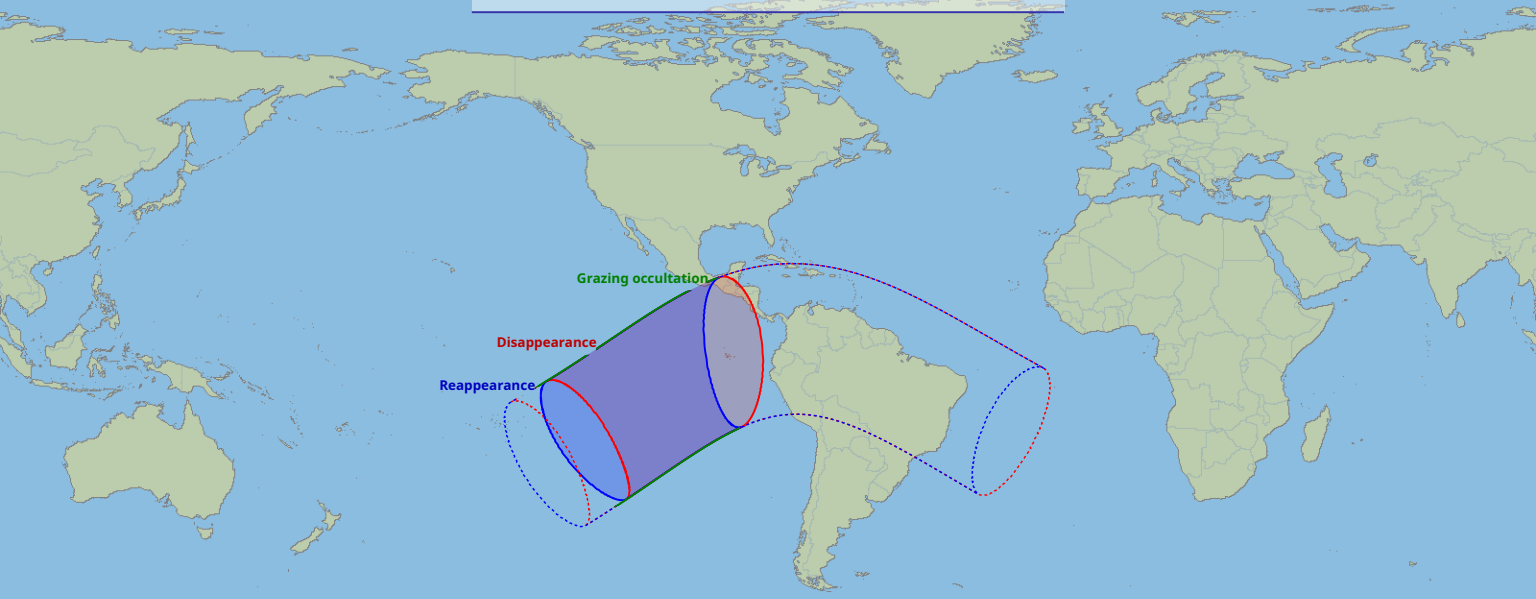

Visibility of the lunar occultation of Beta Tauri on 7 Sep 2061

Global start
7 Sep 2061 09:48 UTC

Global end
7 Sep 2061 13:48 UTC