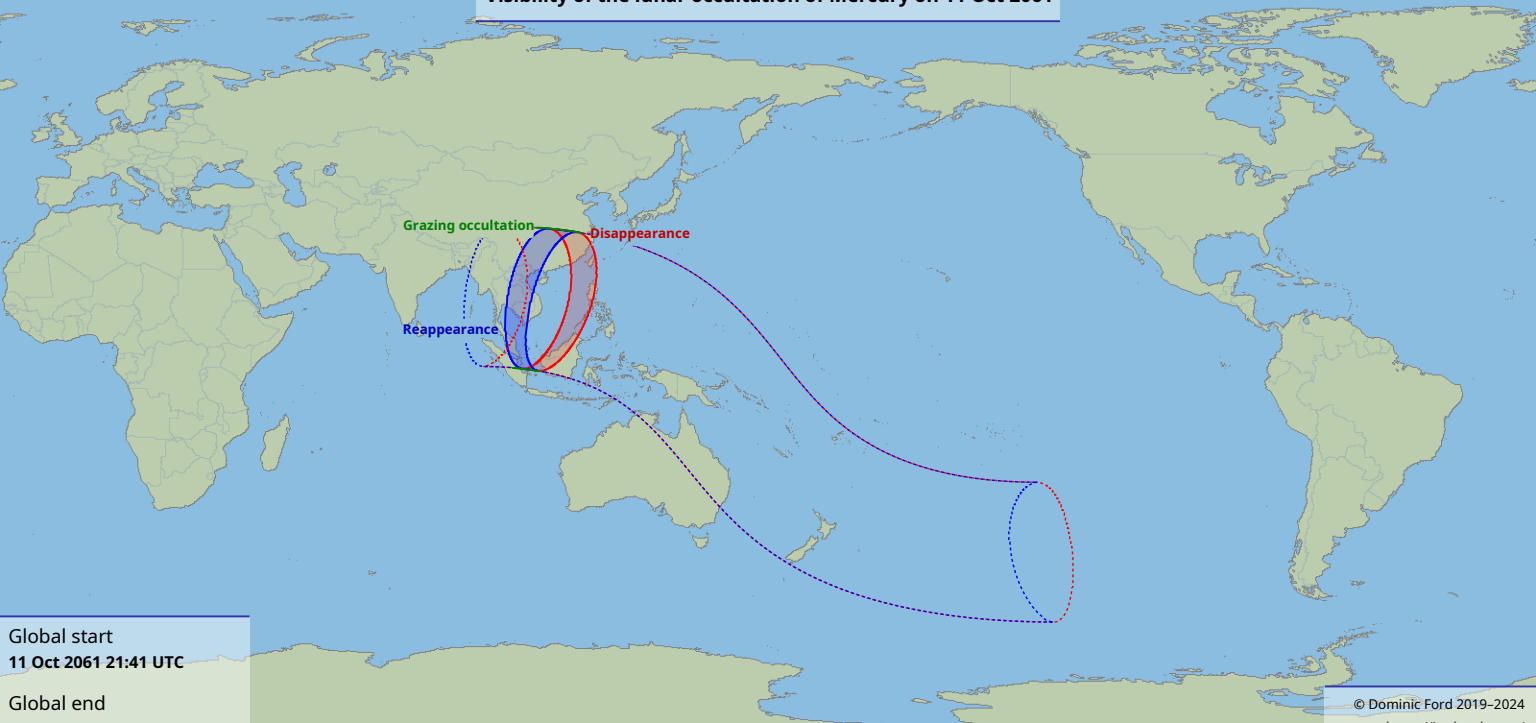

Visibility of the lunar occultation of Mercury on 11 Oct 2061

Global start
11 Oct 2061 21:41 UTC

Global end
12 Oct 2061 02:10 UTC