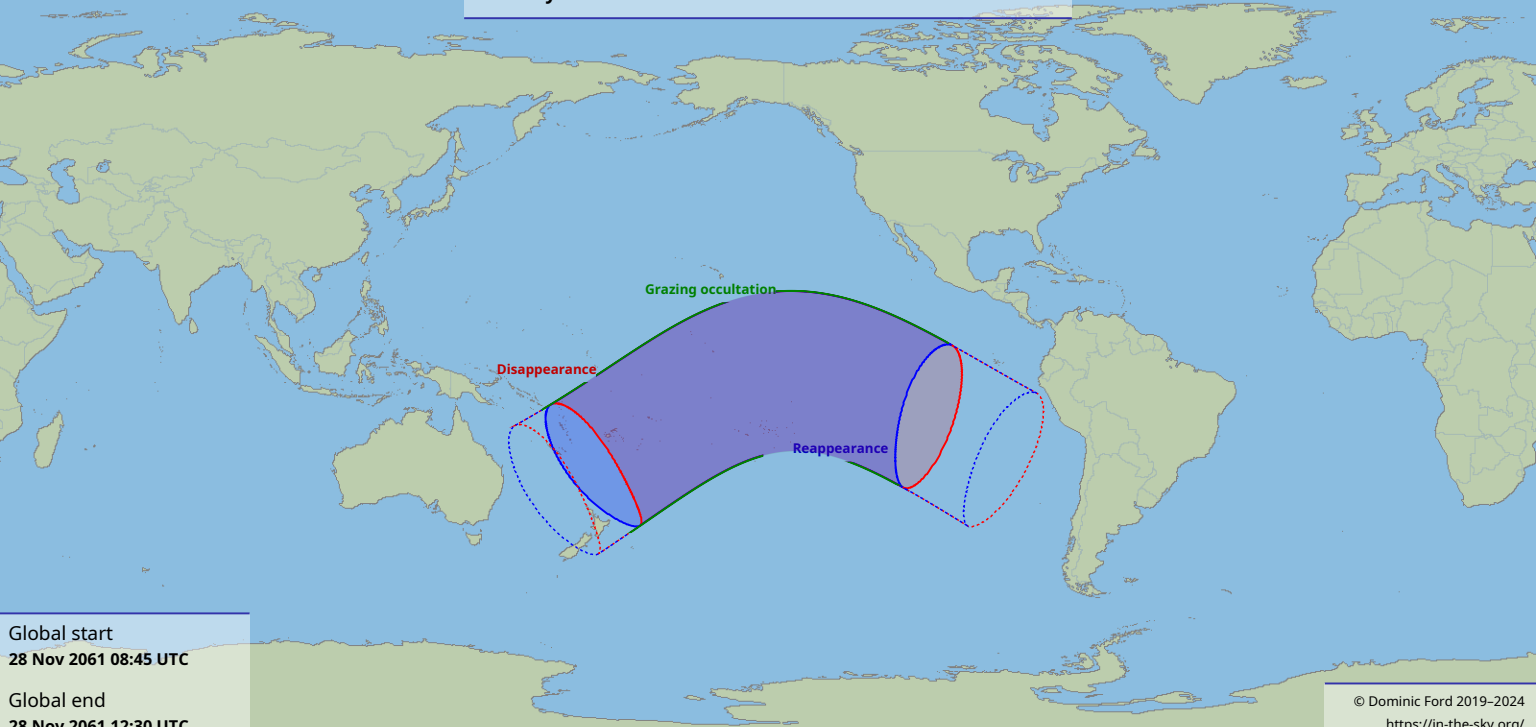

Visibility of the lunar occultation of Beta Tauri on 28 Nov 2061

Global start
28 Nov 2061 08:45 UTC

Global end
28 Nov 2061 12:30 UTC