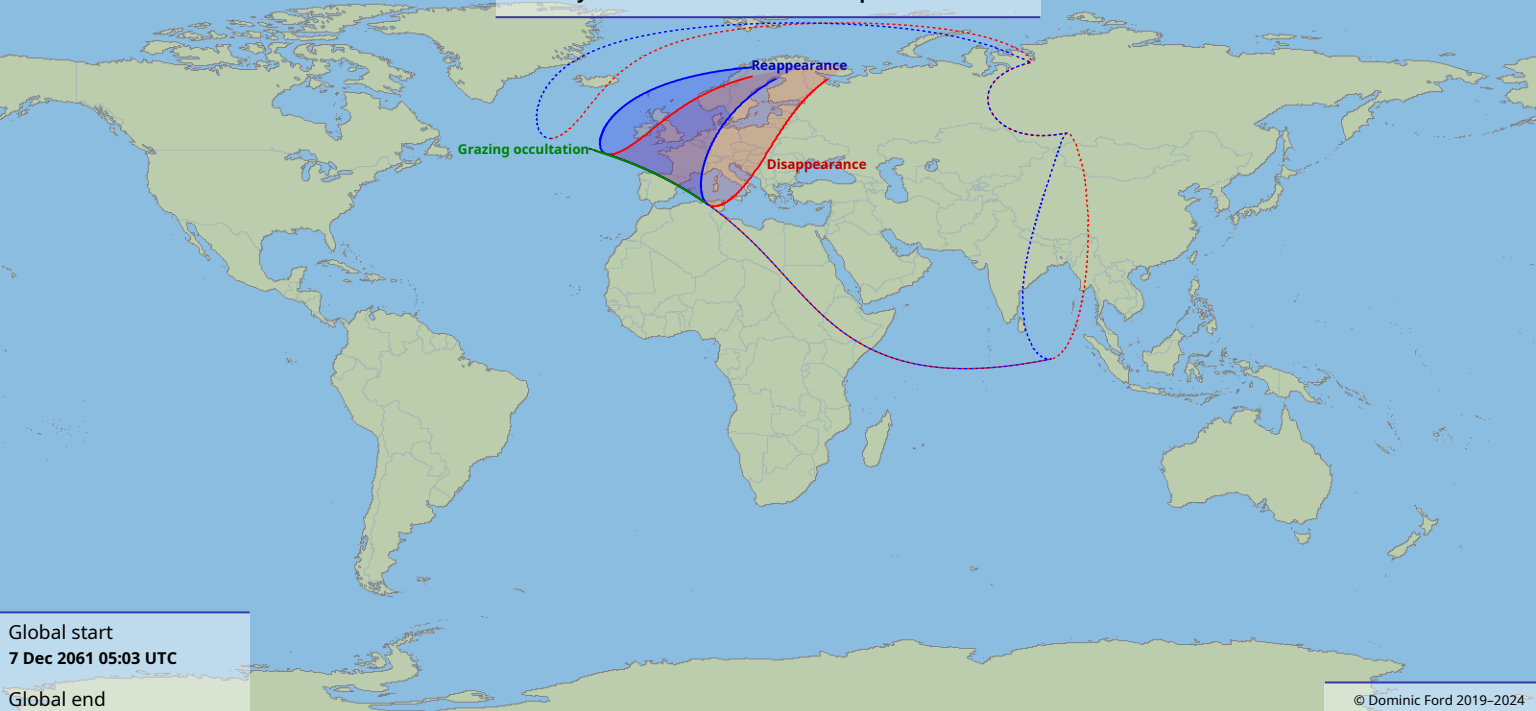

# Visibility of the lunar occultation of Spica on 7 Dec 2061

Global start  
7 Dec 2061 05:03 UTC

Global end  
7 Dec 2061 08:49 UTC