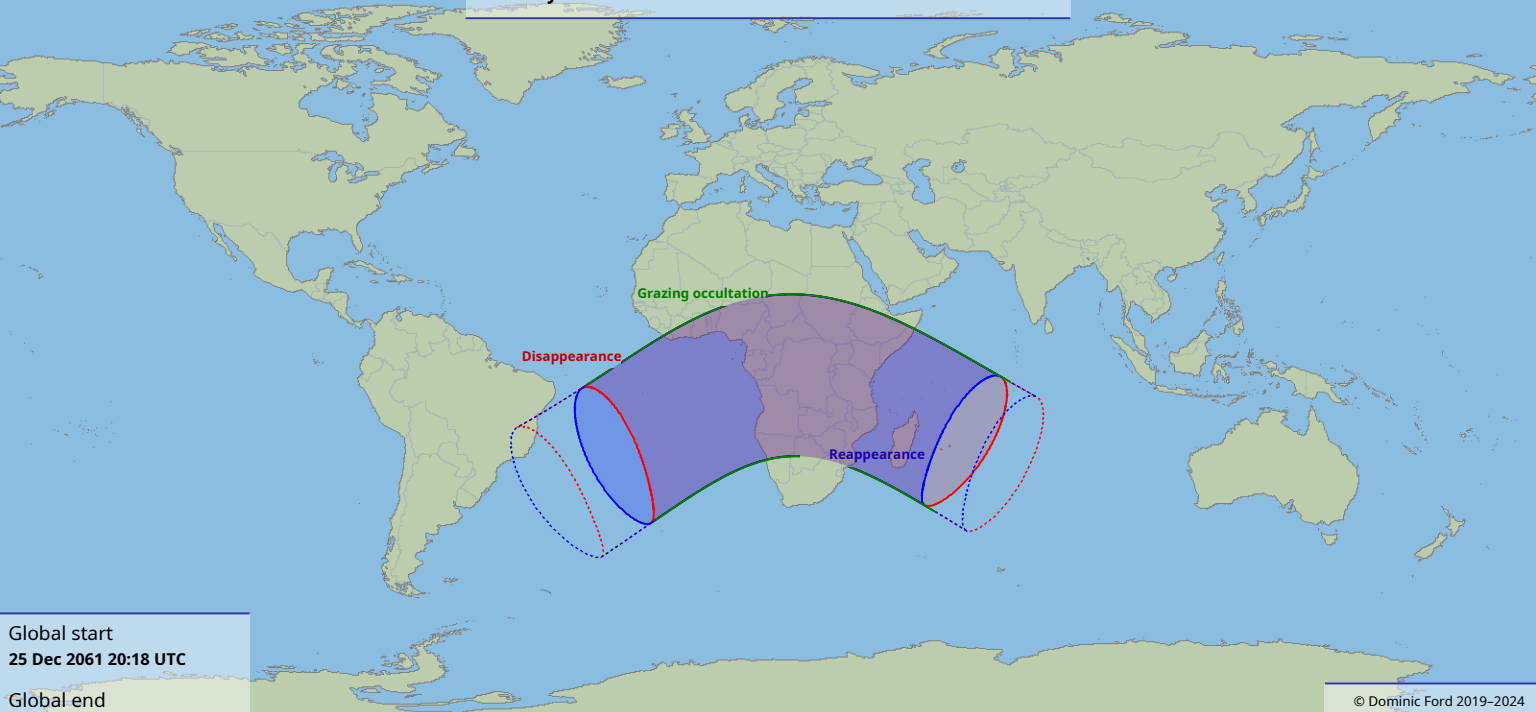

Visibility of the lunar occultation of Beta Tauri on 25 Dec 2061

Global start
25 Dec 2061 20:18 UTC

Global end
26 Dec 2061 00:01 UTC