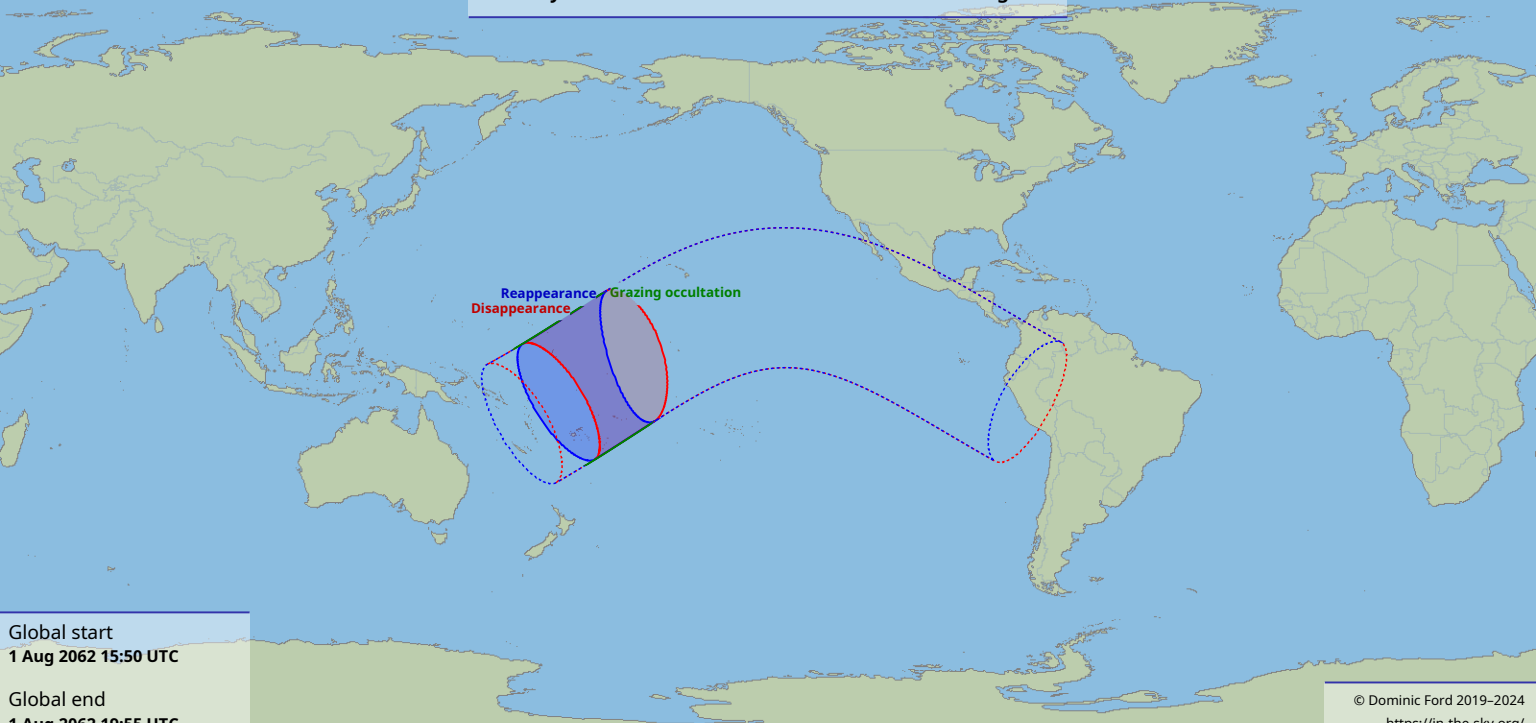

Visibility of the lunar occultation of Beta Tauri on 1 Aug 2062

Global start
1 Aug 2062 15:50 UTC

Global end
1 Aug 2062 19:55 UTC