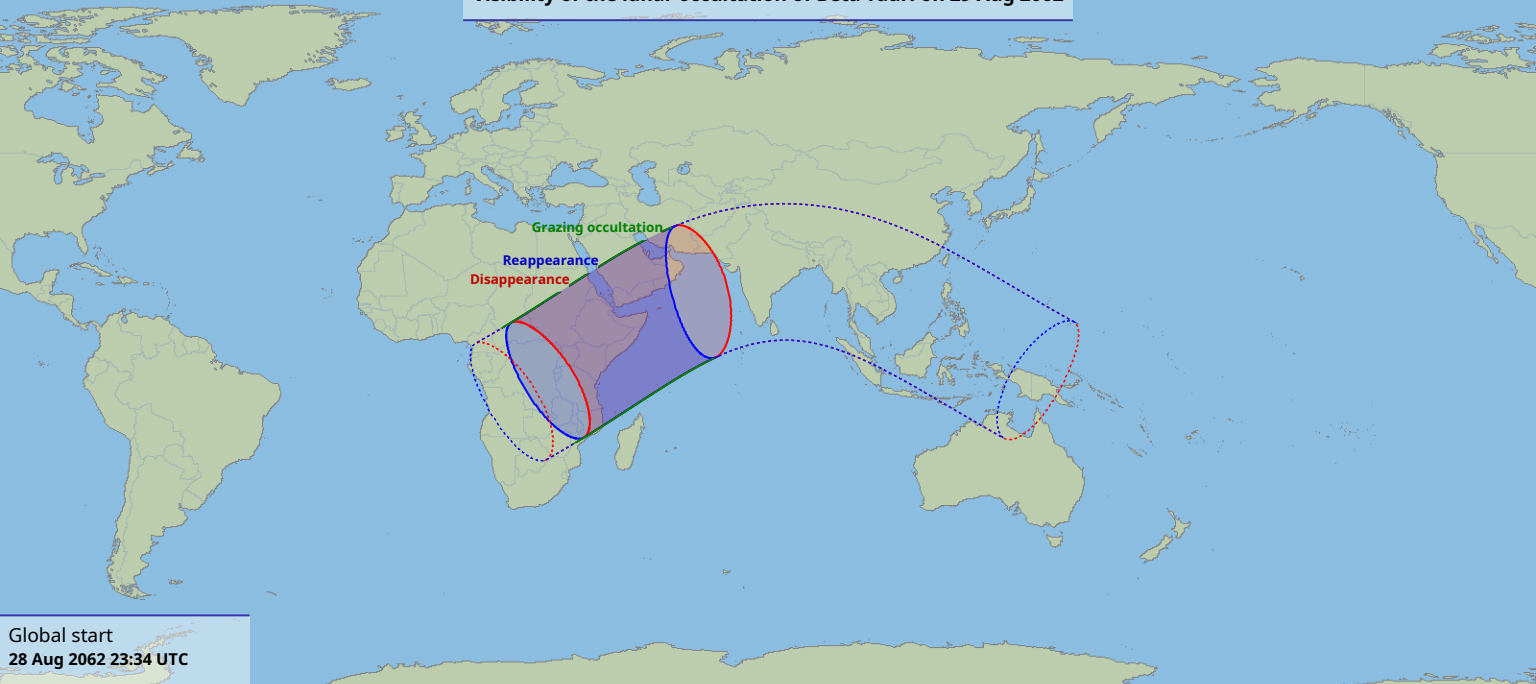

Visibility of the lunar occultation of Beta Tauri on 29 Aug 2062

Global start
28 Aug 2062 23:34 UTC

Global end
29 Aug 2062 03:47 UTC