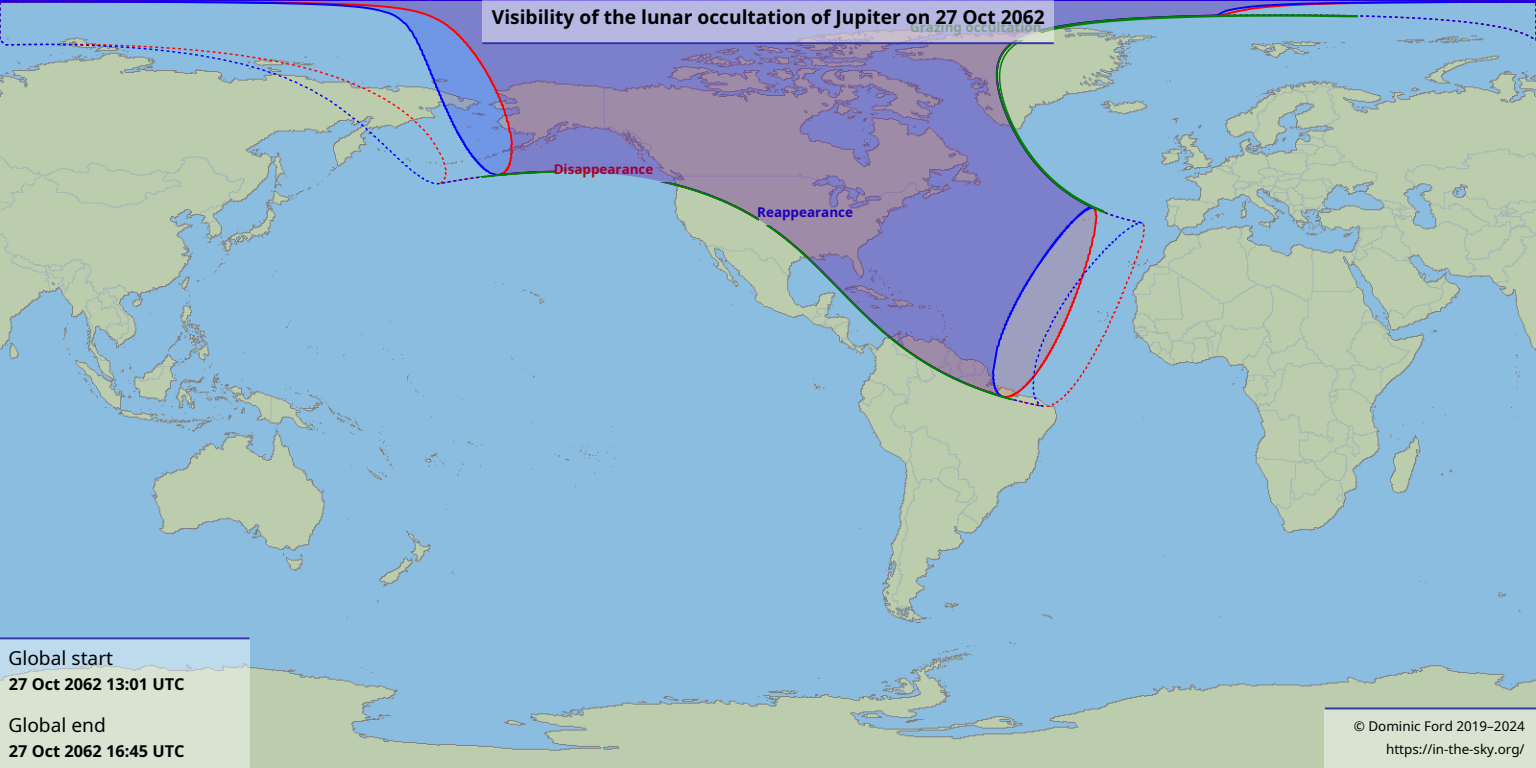

Visibility of the lunar occultation of Jupiter on 27 Oct 2062

Global start
27 Oct 2062 13:01 UTC

Global end
27 Oct 2062 16:45 UTC