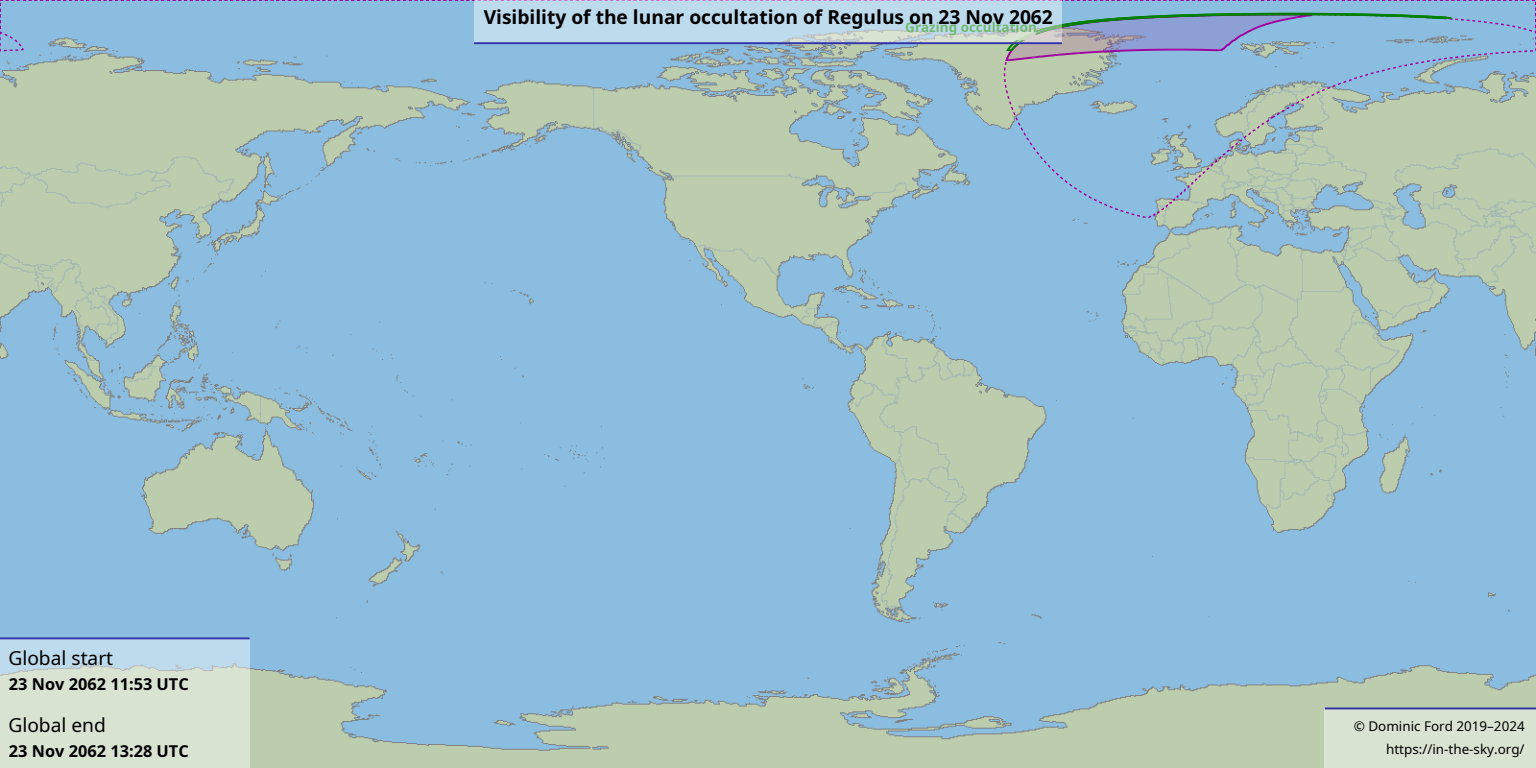

# Visibility of the lunar occultation of Regulus on 23 Nov 2062

Global start  
23 Nov 2062 11:53 UTC

Global end  
23 Nov 2062 13:28 UTC