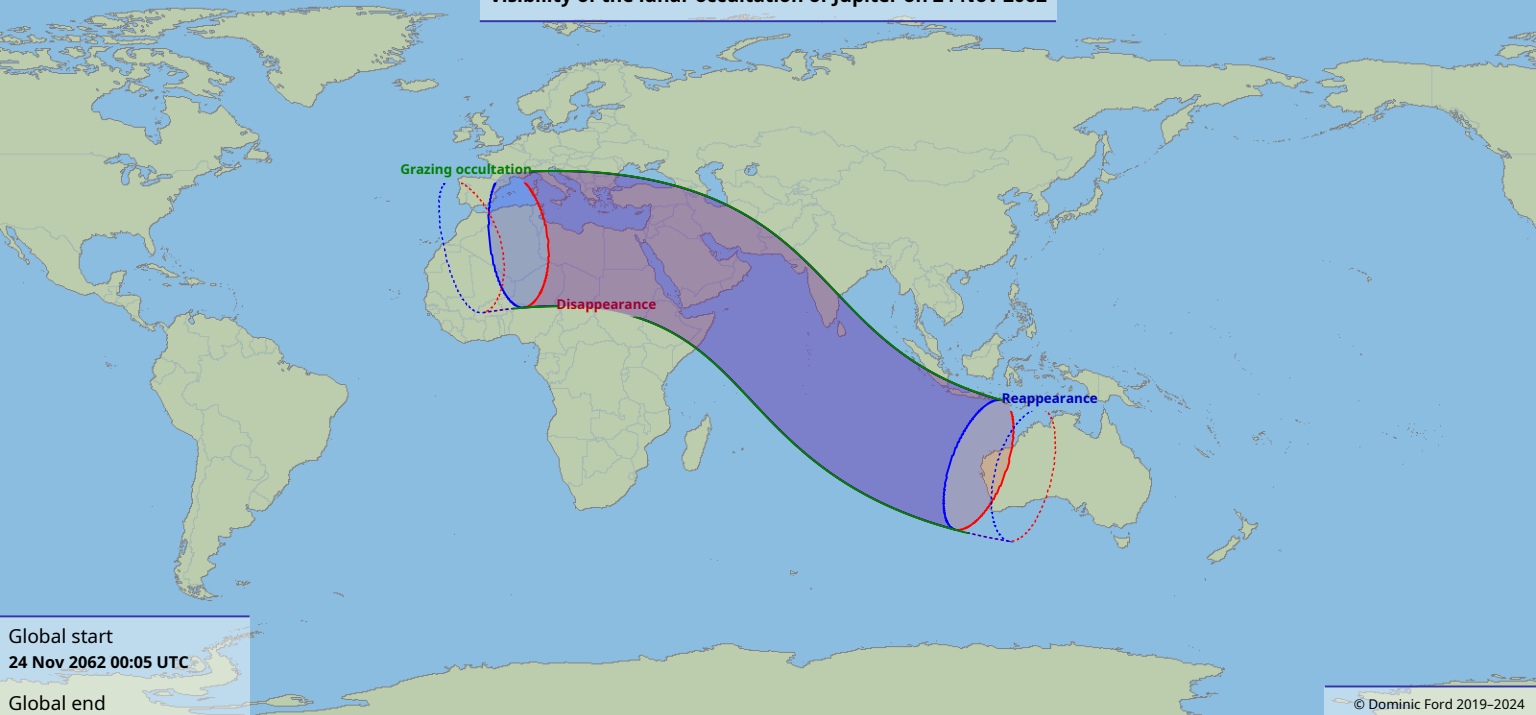

Visibility of the lunar occultation of Jupiter on 24 Nov 2062

Global start
24 Nov 2062 00:05 UTC

Global end
24 Nov 2062 04:24 UTC