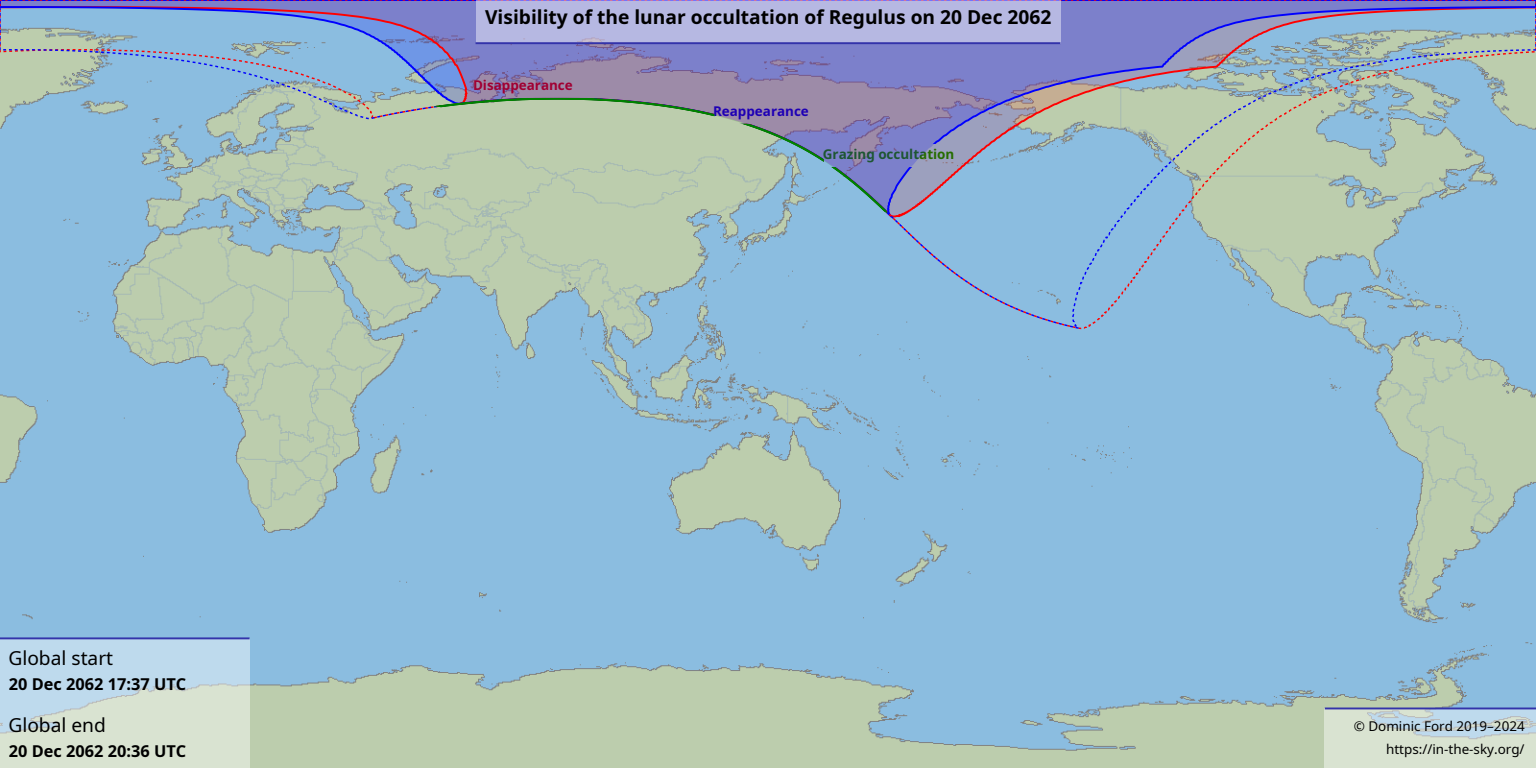

Visibility of the lunar occultation of Regulus on 20 Dec 2062

Disappearance

Reappearance

Grazing occultation

Global start
20 Dec 2062 17:37 UTC

Global end
20 Dec 2062 20:36 UTC

© Dominic Ford 2019–2024
<https://in-the-sky.org/>