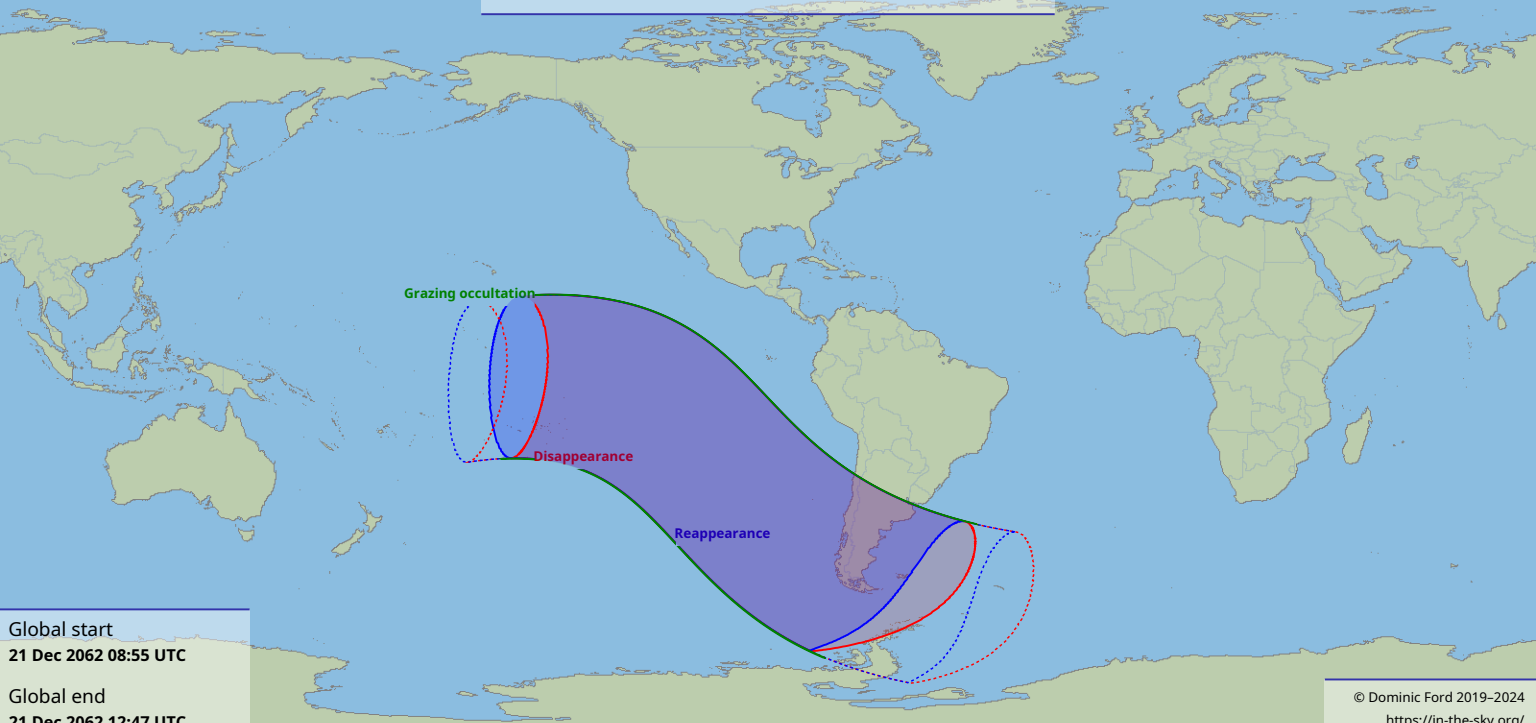

Visibility of the lunar occultation of Jupiter on 21 Dec 2062

Global start
21 Dec 2062 08:55 UTC

Global end
21 Dec 2062 12:47 UTC