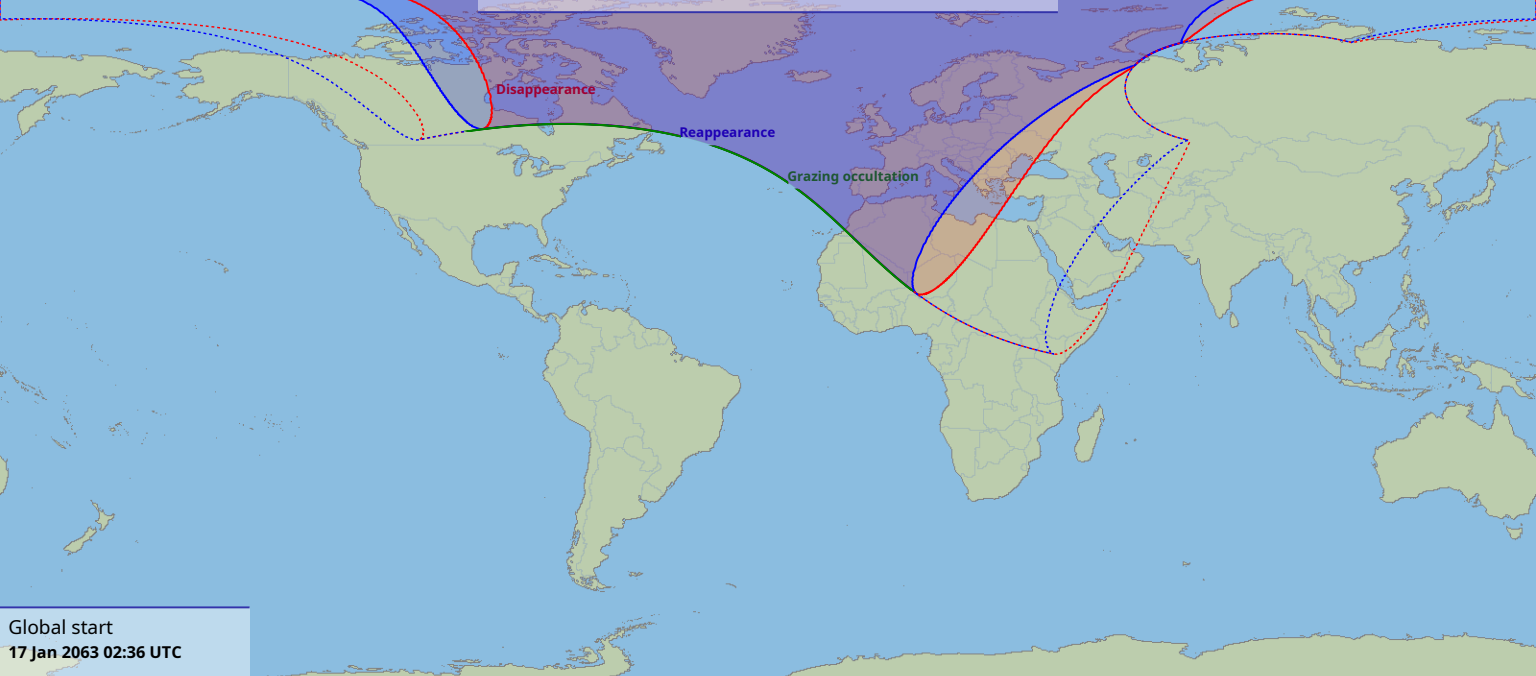

Visibility of the lunar occultation of Regulus on 17 Jan 2063

Global start
17 Jan 2063 02:36 UTC

Global end
17 Jan 2063 06:02 UTC