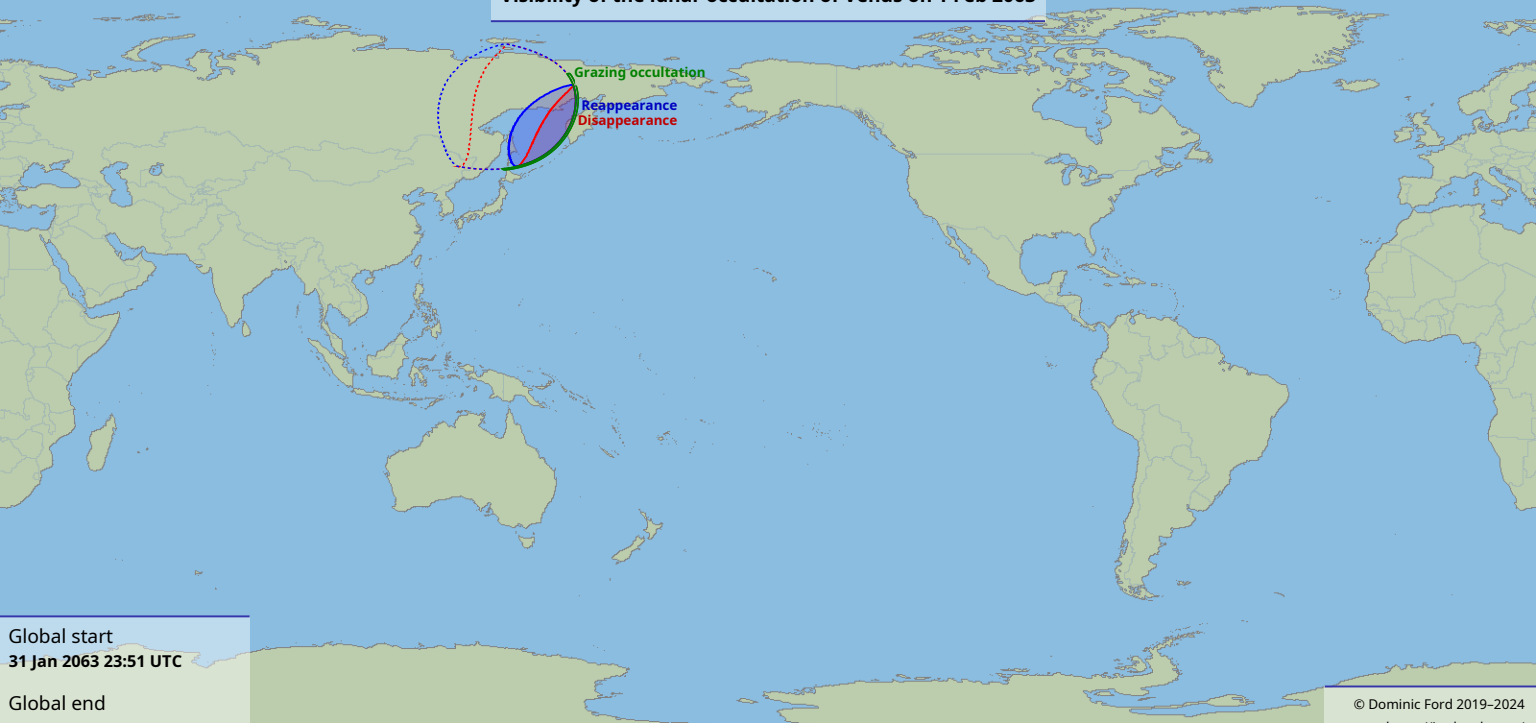

# Visibility of the lunar occultation of Venus on 1 Feb 2063

Global start  
31 Jan 2063 23:51 UTC

Global end  
1 Feb 2063 01:06 UTC